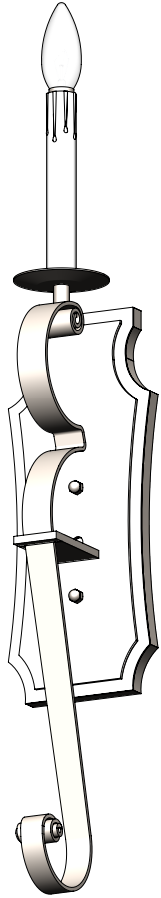

ANGLED VIEW

CSTA 0008 SC		D
Custom Scence		
BACKPLATE:	Custom	
CHAIN:	N/A	
BASE:	Candelabra 6"	
NO. LIGHTS:	1	
SOCKET COVER:	Custom	
FINISH:	Brilliant Silver	
WEIGHT:	4 lbs	
DRAWING:	Carlos Quezada	5/5/2022

FRONT VIEW

SIDE VIEW

ANGLED VIEW