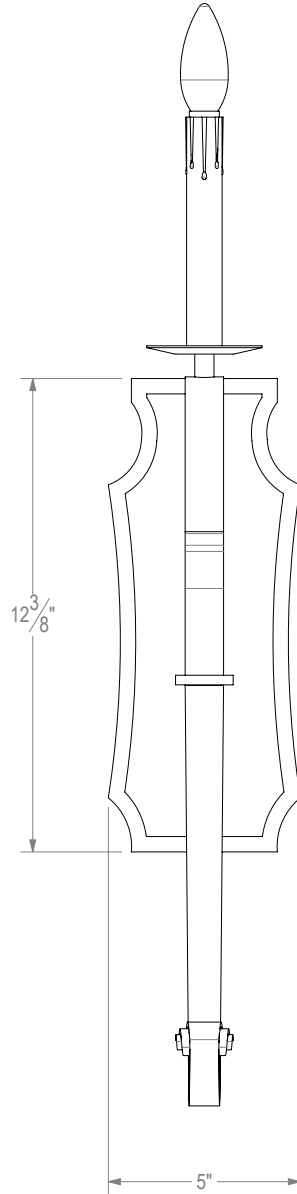

ANGLED VIEW

CSTA 0008 SC		D
Custom Scence		
BACKPLATE:	Custom	
CHAIN:	N/A	
BASE:	Candelabra 6"	
NO. LIGHTS:	1	
SOCKET COVER:	Custom	
FINISH:	Brilliant Silver	
WEIGHT:	4 lbs	
DRAWING:	Carlos Quezada	5/5/2022

FRONT VIEW

SIDE VIEW

ANGLED VIEW