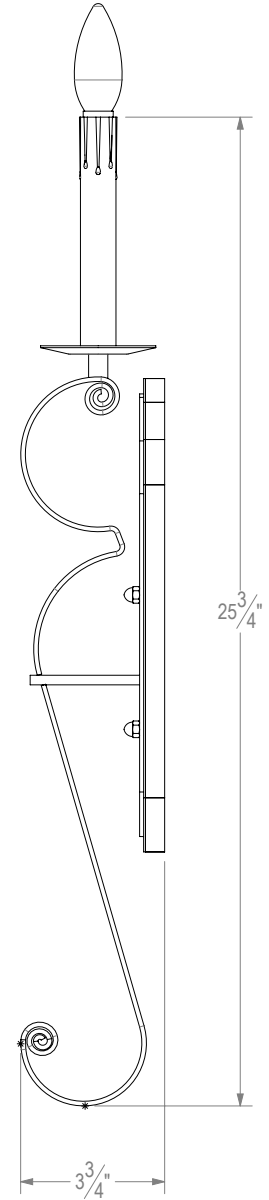

ANGLED VIEW

CSTA 0008 SC		D
Custom Scence		
BACKPLATE:	Custom	
CHAIN:	N/A	
BASE:	Candelabra 6"	
NO. LIGHTS:	1	
SOCKET COVER:	Custom	
FINISH:	Brilliant Silver	
WEIGHT:	4 lbs	
DRAWING:	Carlos Quezada	5/5/2022

FRONT VIEW

SIDE VIEW

ANGLED VIEW