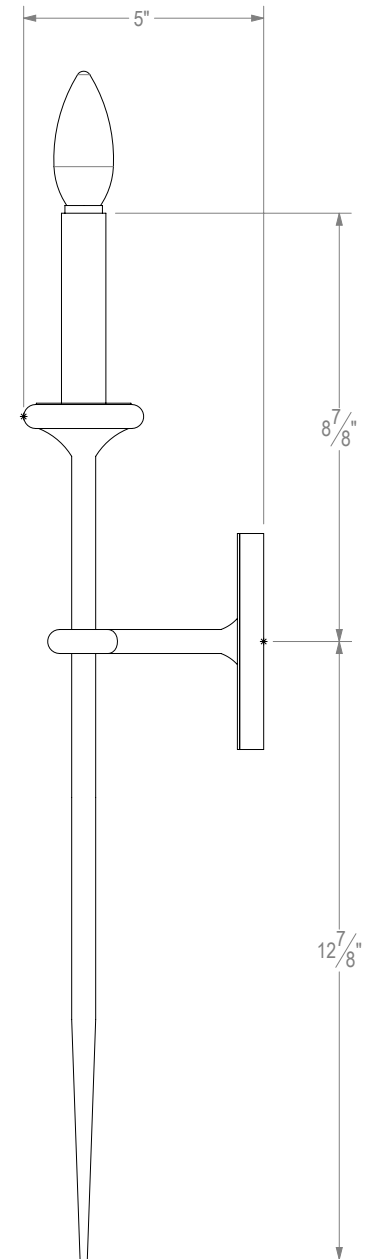

ANGLED VIEW

FRONT VIEW

SIDE VIEW

CSTA 0039 SC

B

Custom Single Sconce

BACKPLATE:	Custom
CHAIN:	N/A
BASE:	Candelabra 4"
NO. LIGHTS:	1
SOCKET COVER:	White.
FINISH:	Tier 1 gold
WEIGHT:	2 lbs
DRAWING:	Carlos Quezada

5/5/2022

ANGLED VIEW

CSTA 0039 SC B

EXPLODED VIEW