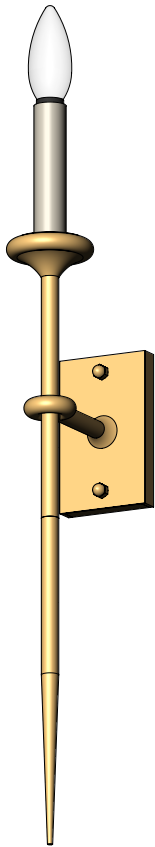

ANGLED VIEW

FRONT VIEW

SIDE VIEW

CSTA 0039 SC

B

Custom Single Sconce

BACKPLATE:	Custom
CHAIN:	N/A
BASE:	Candelabra 4"
NO. LIGHTS:	1
SOCKET COVER:	White.
FINISH:	Tier 1 gold
WEIGHT:	2 lbs
DRAWING:	Carlos Quezada

5/5/2022

ANGLED VIEW

CSTA 0039 SC B

EXPLODED VIEW