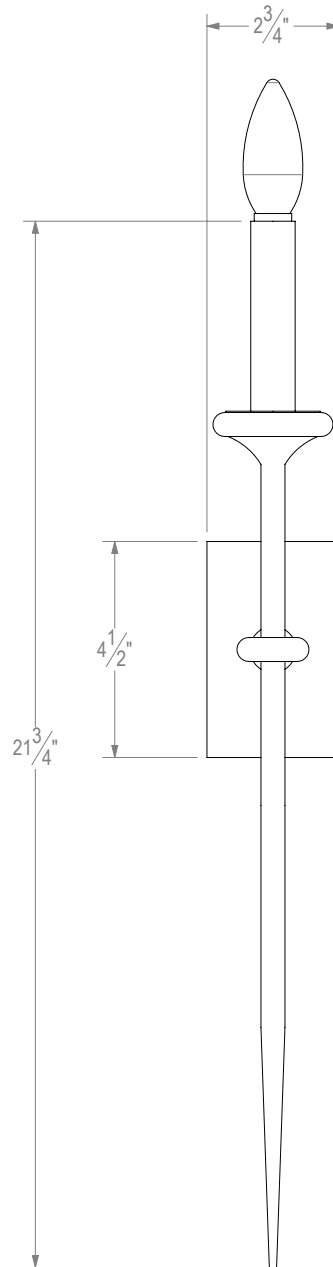

ANGLED VIEW

FRONT VIEW

SIDE VIEW

CSTA 0039 SC

B

Custom Single Sconce

BACKPLATE:	Custom
CHAIN:	N/A
BASE:	Candelabra 4"
NO. LIGHTS:	1
SOCKET COVER:	White.
FINISH:	Tier 1 gold
WEIGHT:	2 lbs
DRAWING:	Carlos Quezada

5/5/2022

ANGLED VIEW

CSTA 0039 SC B

EXPLODED VIEW