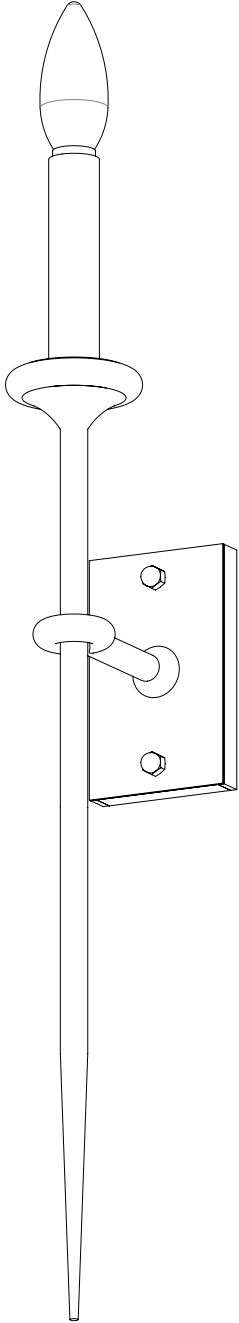

ANGLED VIEW

FRONT VIEW

SIDE VIEW

CSTA 0039 SC

B

Custom Single Sconce

BACKPLATE:	Custom
CHAIN:	N/A
BASE:	Candelabra 4"
NO. LIGHTS:	1
SOCKET COVER:	White.
FINISH:	Tier 1 gold
WEIGHT:	2 lbs
DRAWING:	Carlos Quezada

5/5/2022

ANGLED VIEW

CSTA 0039 SC B

EXPLODED VIEW