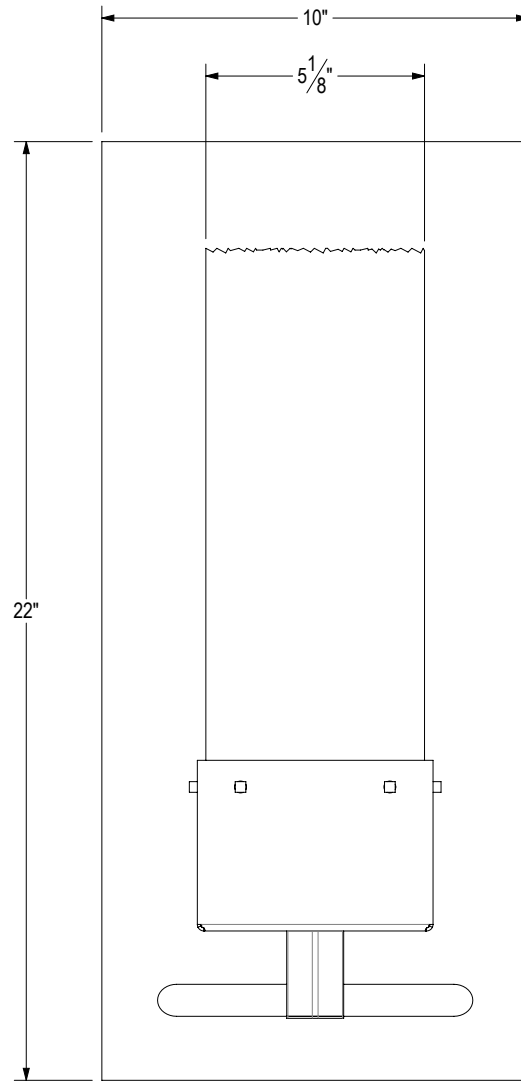

**ANGLED VIEW**

**FRONT VIEW**

**SIDE VIEW**

**CST 3943 SC**

B

Custom 1 Light Alpine Sconce

<b>BACKPLATE:</b>	Heavy duty
<b>CHAIN:</b>	N/A
<b>BASE:</b>	Medium porcelain
<b>NO. LIGHTS:</b>	1
<b>SHADE:</b>	White onyx Custom
<b>FINISH:</b>	Tier 1 natural black powder coat
<b>WEIGHT:</b>	23 lbs
<b>DRAWING:</b>	Carlos Quezada 11/30/2021

ANGLED VIEW

CST 3943 SC B

EXPLODED VIEW