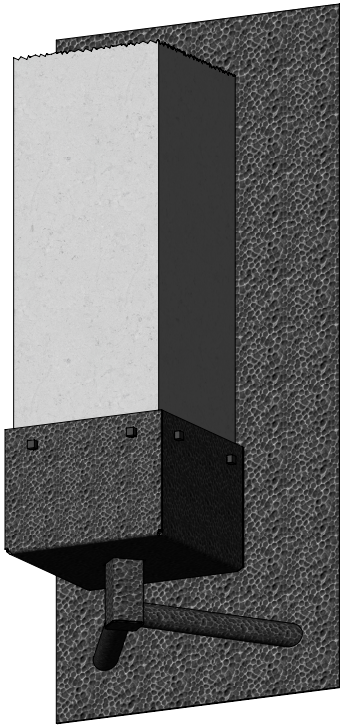

**ANGLED VIEW**

**FRONT VIEW**

**SIDE VIEW**

**CST 3943 SC**

B

Custom 1 Light Alpine Sconce

<b>BACKPLATE:</b>	Heavy duty
<b>CHAIN:</b>	N/A
<b>BASE:</b>	Medium porcelain
<b>NO. LIGHTS:</b>	1
<b>SHADE:</b>	White onyx Custom
<b>FINISH:</b>	Tier 1 natural black powder coat
<b>WEIGHT:</b>	23 lbs
<b>DRAWING:</b>	Carlos Quezada 11/30/2021

ANGLED VIEW

CST 3943 SC B

EXPLODED VIEW