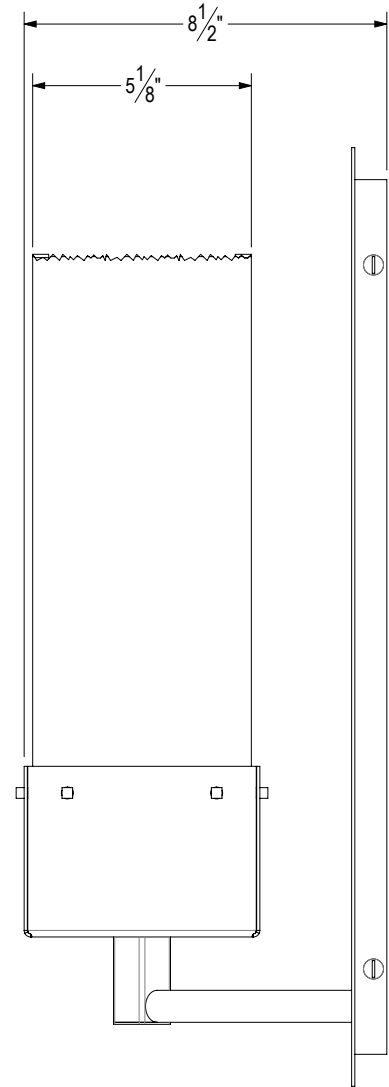

**ANGLED VIEW**

**FRONT VIEW**

**SIDE VIEW**

**CST 3943 SC**

B

Custom 1 Light Alpine Sconce

<b>BACKPLATE:</b>	Heavy duty
<b>CHAIN:</b>	N/A
<b>BASE:</b>	Medium porcelain
<b>NO. LIGHTS:</b>	1
<b>SHADE:</b>	White onyx Custom
<b>FINISH:</b>	Tier 1 natural black powder coat
<b>WEIGHT:</b>	23 lbs
<b>DRAWING:</b>	Carlos Quezada 11/30/2021

ANGLED VIEW

CST 3943 SC B

EXPLODED VIEW