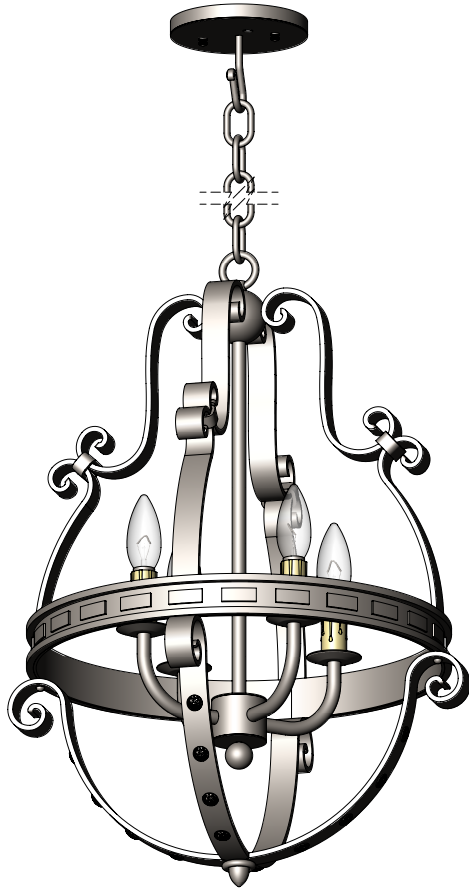

ISOMETRIC VIEW

Belmonte SC
Custom Pendant

WEIGHT:	17 lbs
CANOPY:	Small hook
CHAIN:	Loop 4
SHADE:	N/A
LENS:	N/A
NO. LIGHTS:	4
BASE:	Candelabra 2"
FINISH:	Semi Matte Black + Blackened Gold
ENGINEERED:	Ever Roa 19/01/2021

FRONT VIEW

SIDE VIEW

BOTTOM VIEW

ISOMETRIC VIEW

Blackened gold finish
on rectangles

Blackened gold finish
on rivets