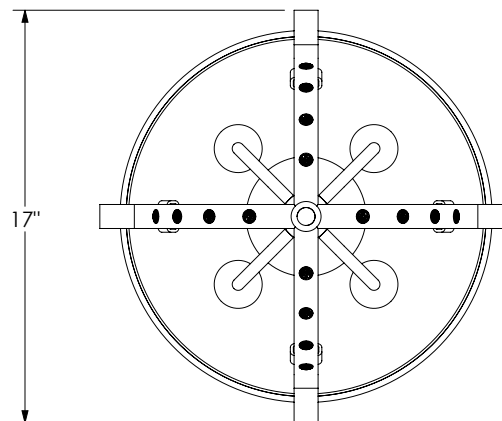

ISOMETRIC VIEW

Belmonte SC
Custom Pendant

WEIGHT:	17 lbs
CANOPY:	Small hook
CHAIN:	Loop 4
SHADE:	N/A
LENS:	N/A
NO. LIGHTS:	4
BASE:	Candelabra 2"
FINISH:	Semi Matte Black + Blackened Gold
ENGINEERED:	Ever Roa 19/01/2021

FRONT VIEW

SIDE VIEW

BOTTOM VIEW

ISOMETRIC VIEW

Blackened gold finish
on rectangles

Blackened gold finish
on rivets