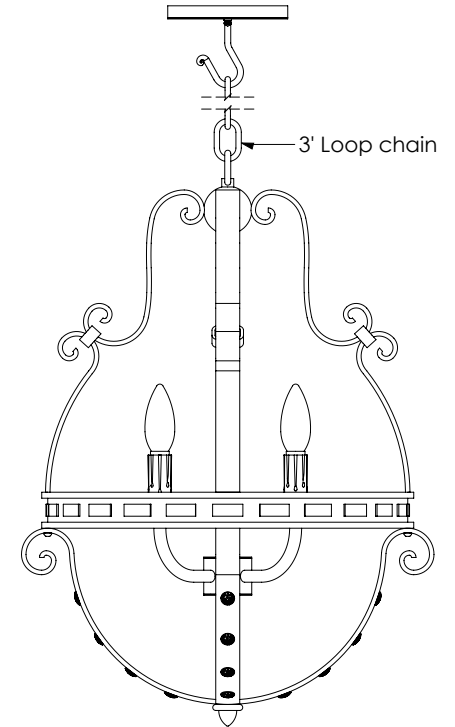

ISOMETRIC VIEW

Belmonte SC
Custom Pendant

WEIGHT:	17 lbs
CANOPY:	Small hook
CHAIN:	Loop 4
SHADE:	N/A
LENS:	N/A
NO. LIGHTS:	4
BASE:	Candelabra 2"
FINISH:	Semi Matte Black + Blackened Gold
ENGINEERED:	Ever Roa 19/01/2021

FRONT VIEW

SIDE VIEW

BOTTOM VIEW

ISOMETRIC VIEW

Blackened gold finish
on rectangles

Blackened gold finish
on rivets