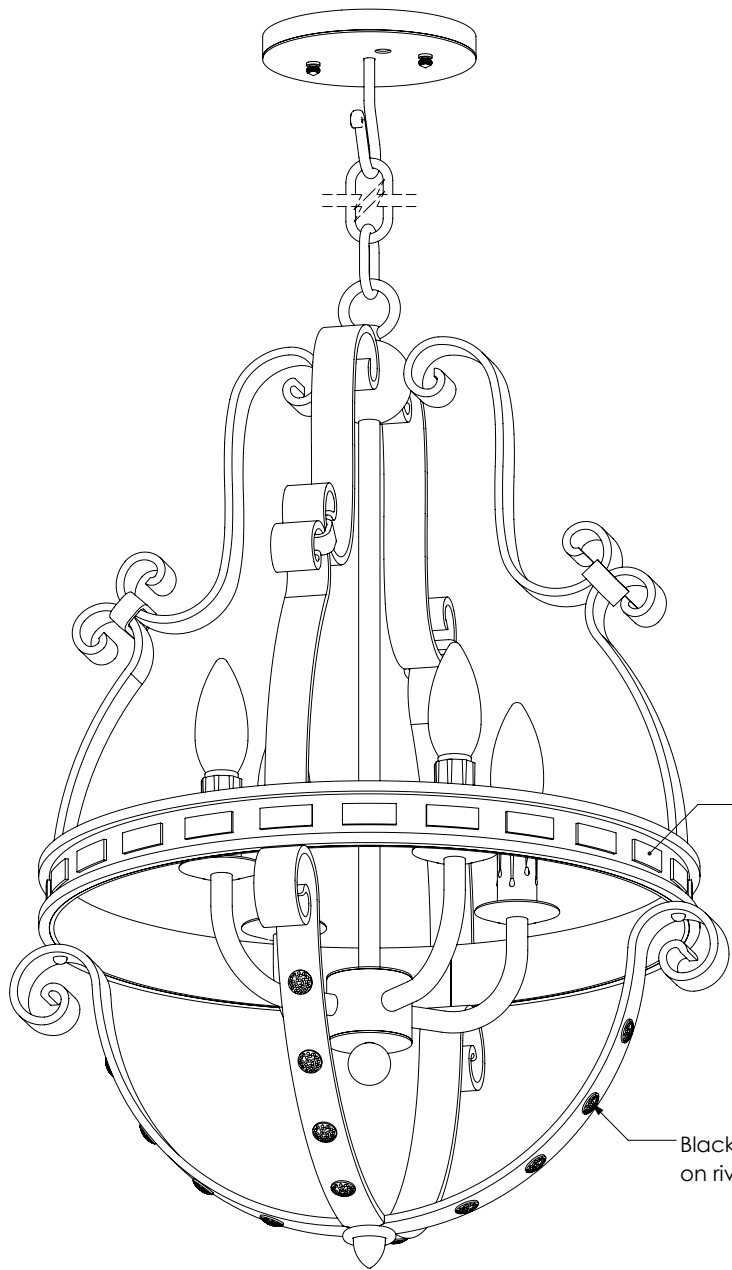

ISOMETRIC VIEW

Belmonte SC
Custom Pendant

WEIGHT:	17 lbs
CANOPY:	Small hook
CHAIN:	Loop 4
SHADE:	N/A
LENS:	N/A
NO. LIGHTS:	4
BASE:	Candelabra 2"
FINISH:	Semi Matte Black + Blackened Gold
ENGINEERED:	Ever Roa 19/01/2021

FRONT VIEW

SIDE VIEW

BOTTOM VIEW

ISOMETRIC VIEW

Blackened gold finish
on rectangles

Blackened gold finish
on rivets