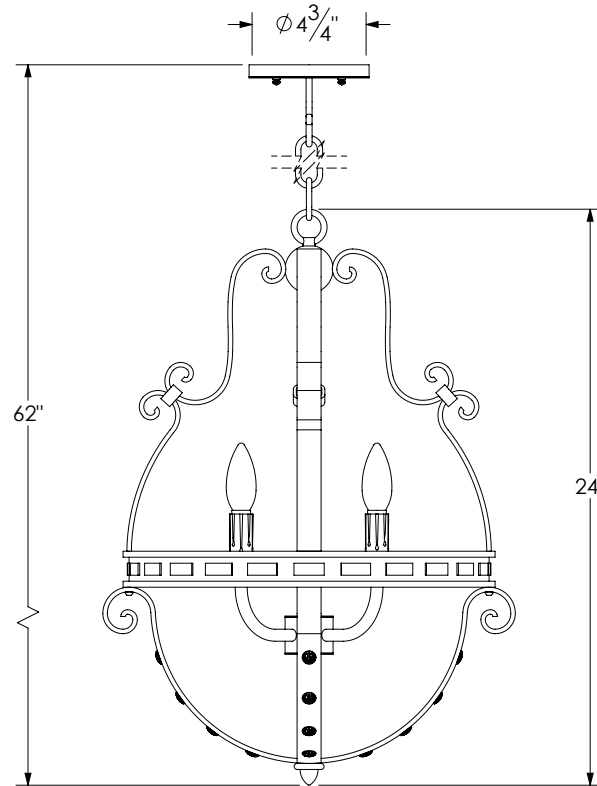

ISOMETRIC VIEW

Belmonte SC
Custom Pendant

WEIGHT:	17 lbs
CANOPY:	Small hook
CHAIN:	Loop 4
SHADE:	N/A
LENS:	N/A
NO. LIGHTS:	4
BASE:	Candelabra 2"
FINISH:	Semi Matte Black + Blackened Gold
ENGINEERED:	Ever Roa 19/01/2021

FRONT VIEW

SIDE VIEW

BOTTOM VIEW

ISOMETRIC VIEW

Blackened gold finish
on rectangles

Blackened gold finish
on rivets