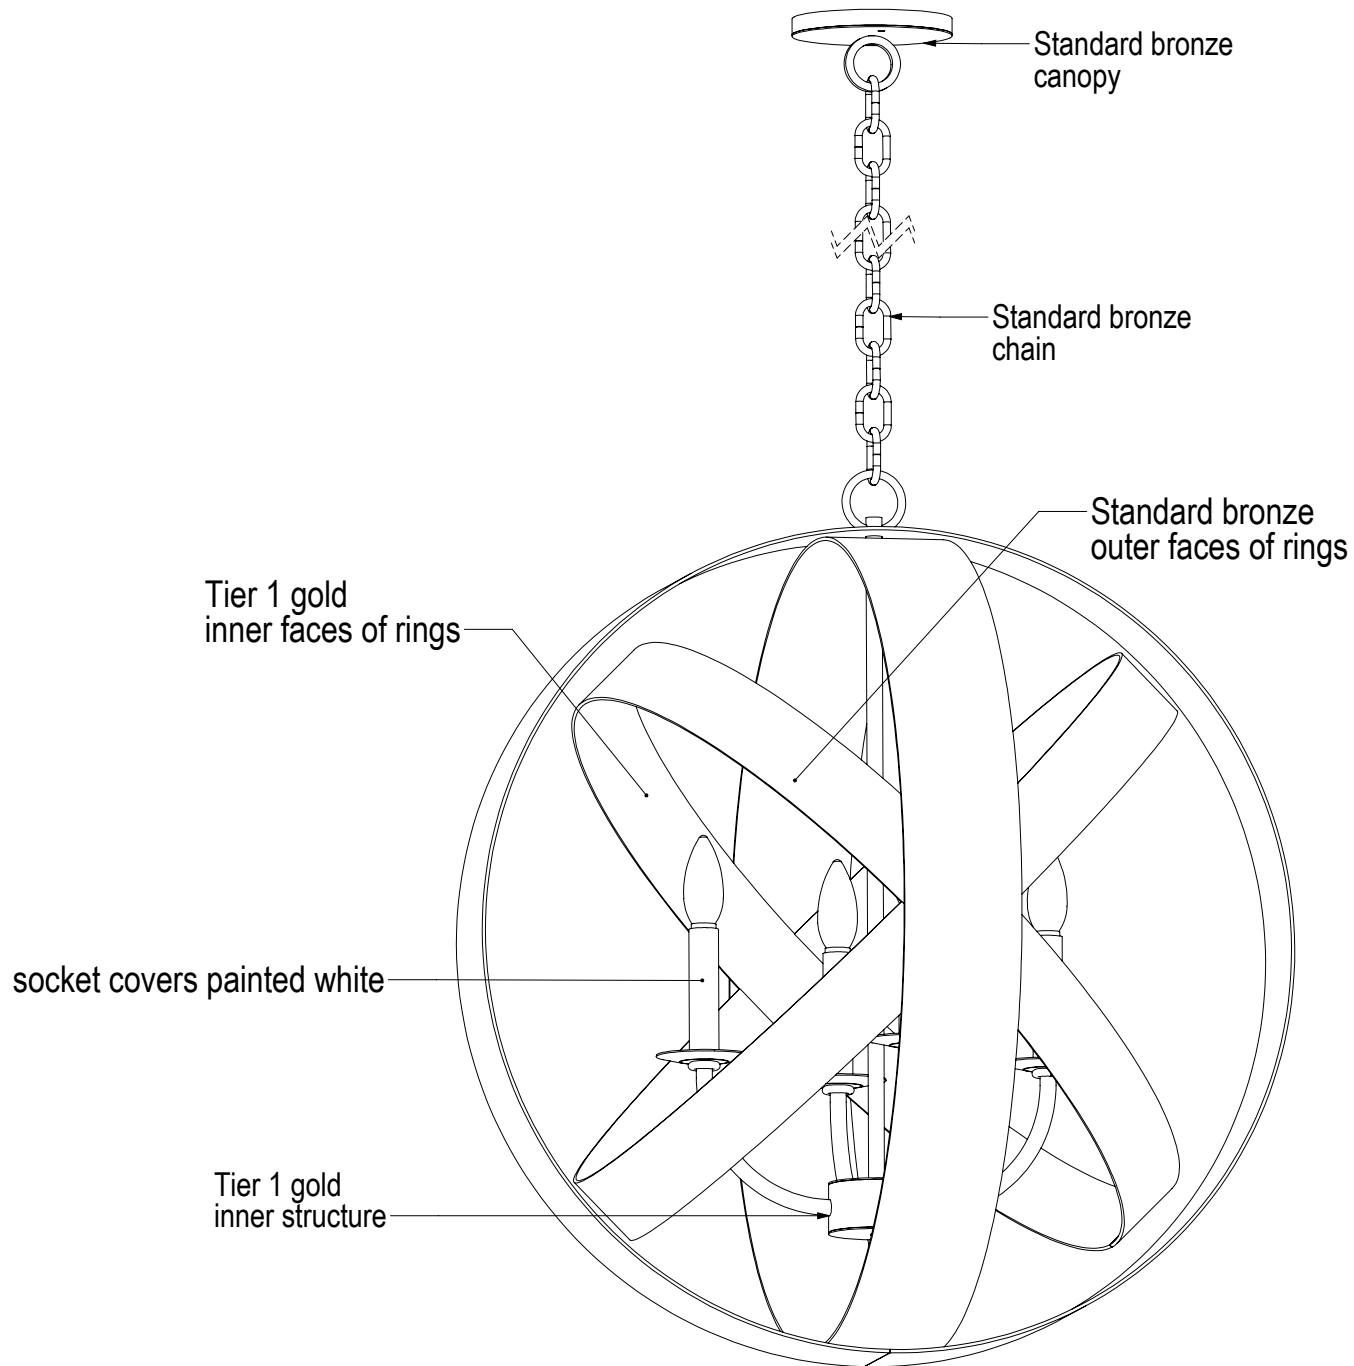

Santangelo
—Lighting & Design—

PERSPECTIVE VIEW

CSTA 0005

Custom pendant

A2

WEIGHT:	32 lbs
CANOPY:	Loop
CHAIN:	Loop 4
SHADE:	N/A
NO. LIGHTS:	4
BASE:	Candelabra 4"
FINISH:	Standard bronze and Tier 1 gold
DRAWING:	Dalia de la Torre 07/09/2021

FRONT VIEW

BOTTOM VIEW

PERSPECTIVE VIEW

Photo reference for finish