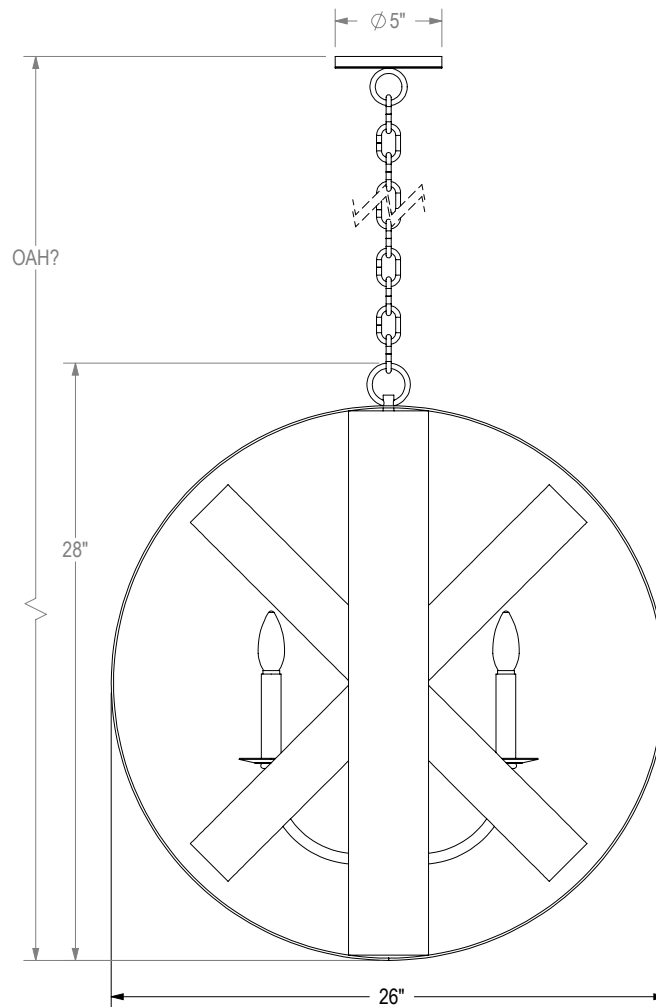

Santangelo
—Lighting & Design—

PERSPECTIVE VIEW

CSTA 0005

Custom pendant

A2

WEIGHT:	32 lbs
CANOPY:	Loop
CHAIN:	Loop 4
SHADE:	N/A
NO. LIGHTS:	4
BASE:	Candelabra 4"
FINISH:	Standard bronze and Tier 1 gold
DRAWING:	Dalia de la Torre 07/09/2021

FRONT VIEW

BOTTOM VIEW

PERSPECTIVE VIEW

Photo reference for finish