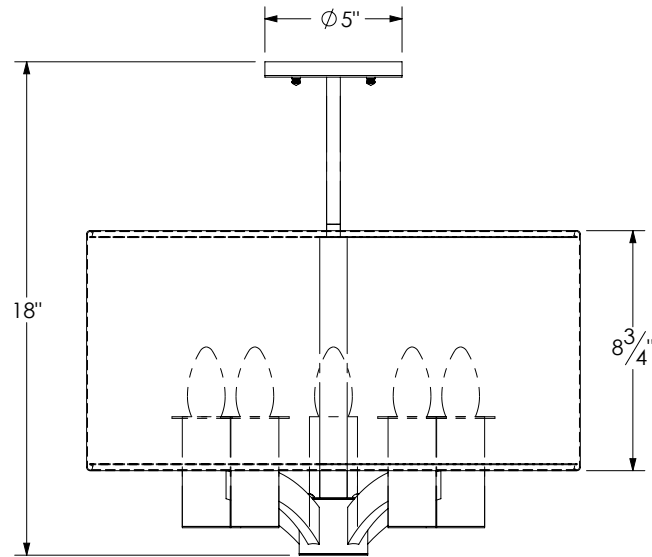

PERSPECTIVE VIEW

FRONT VIEW

SIDE VIEW

BOTTOM VIEW

CST 3795 SF

Custom Semi-Flush Mount

WEIGHT:	8 lbs
CANOPY:	Custom
CHAIN:	N/A
SHADE:	Loneta Blanca
LENS:	N/A
NO. LIGHTS:	5
BASE:	Medium (Porcelain)
FINISH:	Tier 1 gold
ENGINEERED:	Ever Roa

04/08/2021

PERSPECTIVE VIEW

CST 3795 SF A

EXPLODED VIEW

CST 3795 SF A