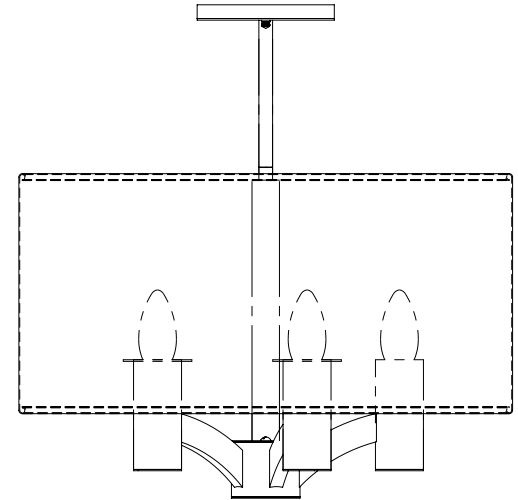

PERSPECTIVE VIEW

FRONT VIEW

SIDE VIEW

BOTTOM VIEW

CST 3795 SF

Custom Semi-Flush Mount

WEIGHT:	8 lbs
CANOPY:	Custom
CHAIN:	N/A
SHADE:	Loneta Blanca
LENS:	N/A
NO. LIGHTS:	5
BASE:	Medium (Porcelain)
FINISH:	Tier 1 gold
ENGINEERED:	Ever Roa

04/08/2021

PERSPECTIVE VIEW

CST 3795 SF A

EXPLODED VIEW

CST 3795 SF A