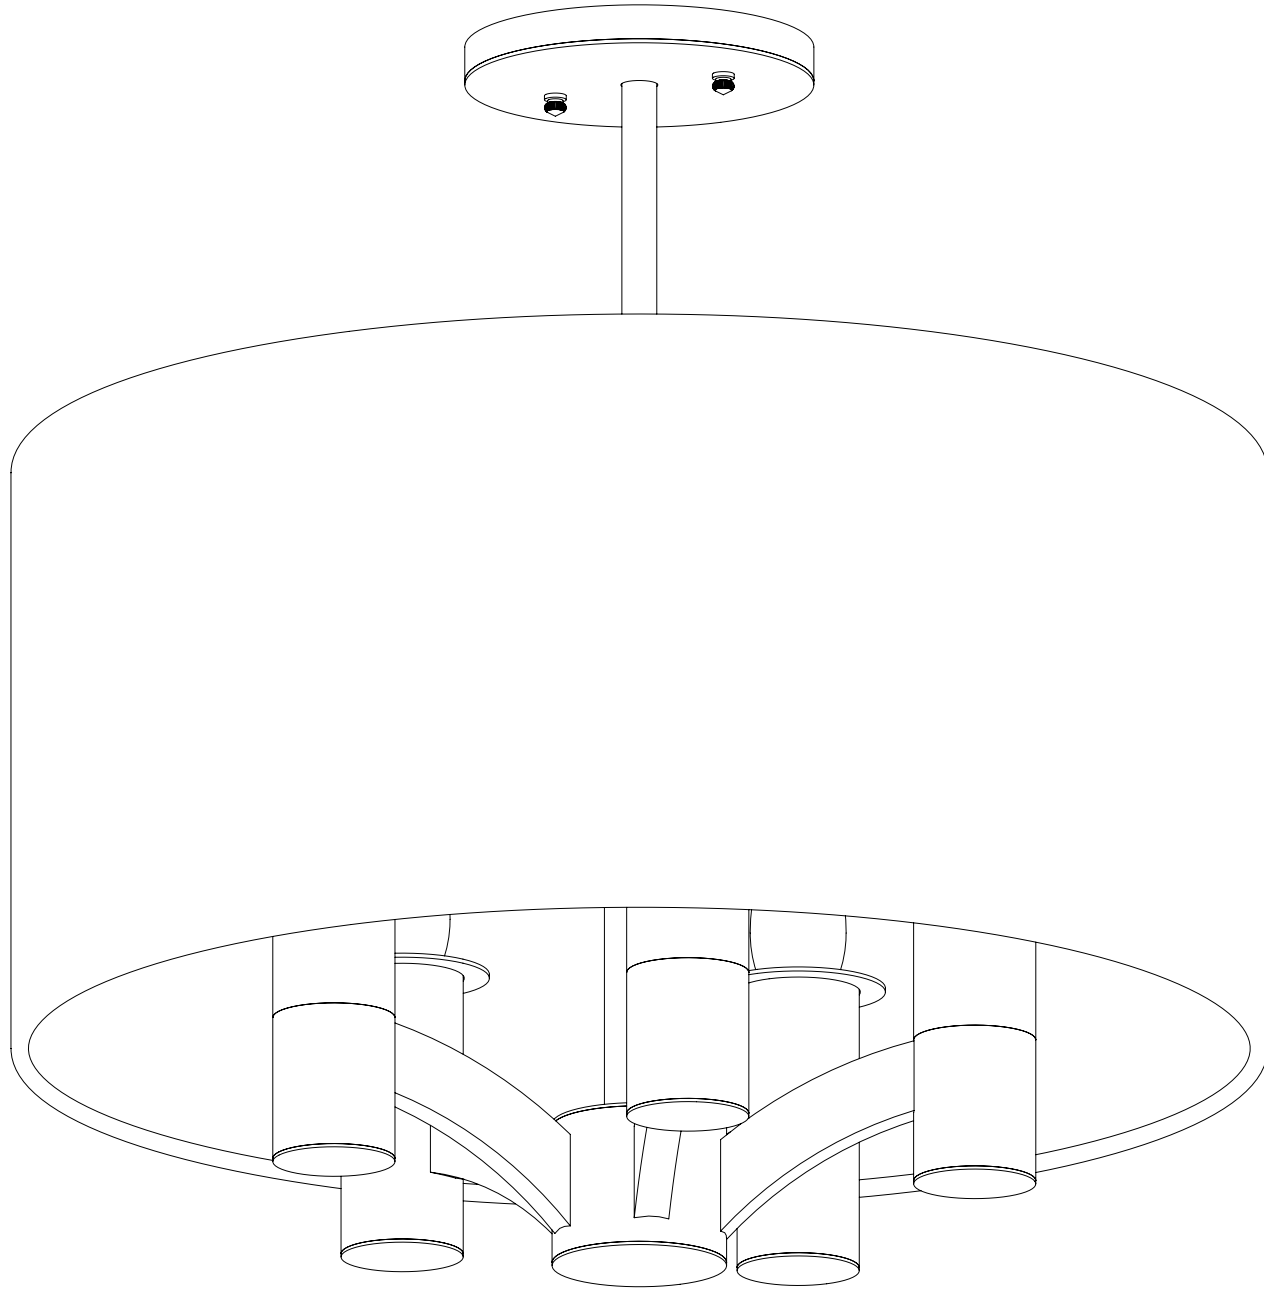

PERSPECTIVE VIEW

FRONT VIEW

SIDE VIEW

BOTTOM VIEW

CST 3795 SF

Custom Semi-Flush Mount

WEIGHT:	8 lbs
CANOPY:	Custom
CHAIN:	N/A
SHADE:	Loneta Blanca
LENS:	N/A
NO. LIGHTS:	5
BASE:	Medium (Porcelain)
FINISH:	Tier 1 gold
ENGINEERED:	Ever Roa

04/08/2021

PERSPECTIVE VIEW

CST 3795 SF A

EXPLODED VIEW

CST 3795 SF A