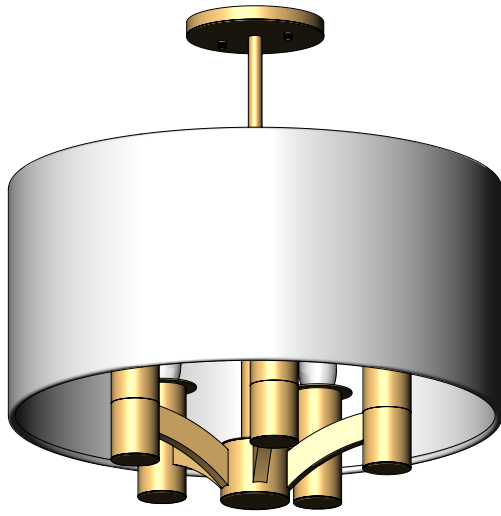

PERSPECTIVE VIEW

FRONT VIEW

SIDE VIEW

BOTTOM VIEW

CST 3795 SF

Custom Semi-Flush Mount

WEIGHT:	8 lbs
CANOPY:	Custom
CHAIN:	N/A
SHADE:	Loneta Blanca
LENS:	N/A
NO. LIGHTS:	5
BASE:	Medium (Porcelain)
FINISH:	Tier 1 gold
ENGINEERED:	Ever Roa

04/08/2021

PERSPECTIVE VIEW

CST 3795 SF A

EXPLODED VIEW

CST 3795 SF A