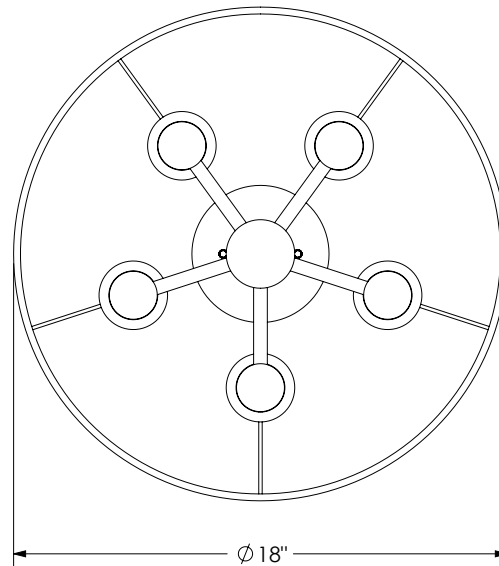

PERSPECTIVE VIEW

FRONT VIEW

SIDE VIEW

BOTTOM VIEW

CST 3795 SF

Custom Semi-Flush Mount

WEIGHT:	8 lbs
CANOPY:	Custom
CHAIN:	N/A
SHADE:	Loneta Blanca
LENS:	N/A
NO. LIGHTS:	5
BASE:	Medium (Porcelain)
FINISH:	Tier 1 gold
ENGINEERED:	Ever Roa

04/08/2021

PERSPECTIVE VIEW

CST 3795 SF A

EXPLODED VIEW

CST 3795 SF A