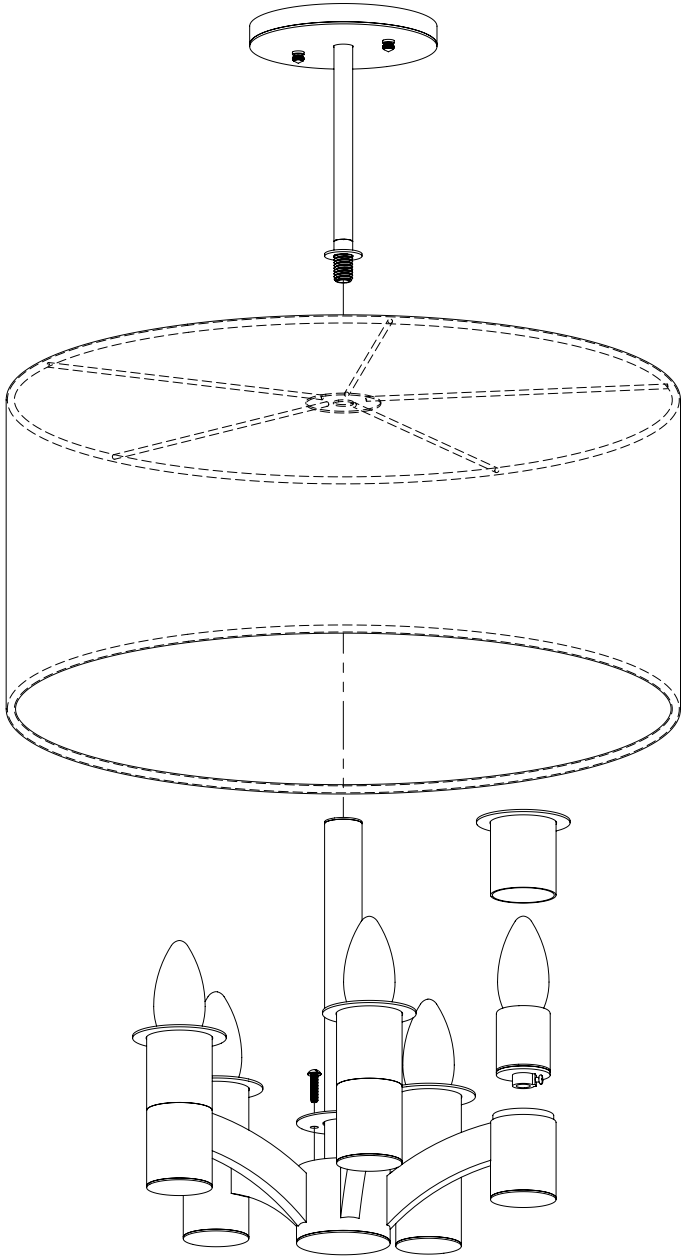

PERSPECTIVE VIEW

FRONT VIEW

SIDE VIEW

BOTTOM VIEW

CST 3795 SF

Custom Semi-Flush Mount

WEIGHT:	8 lbs
CANOPY:	Custom
CHAIN:	N/A
SHADE:	Loneta Blanca
LENS:	N/A
NO. LIGHTS:	5
BASE:	Medium (Porcelain)
FINISH:	Tier 1 gold
ENGINEERED:	Ever Roa

04/08/2021

PERSPECTIVE VIEW

CST 3795 SF A

EXPLODED VIEW

CST 3795 SF A