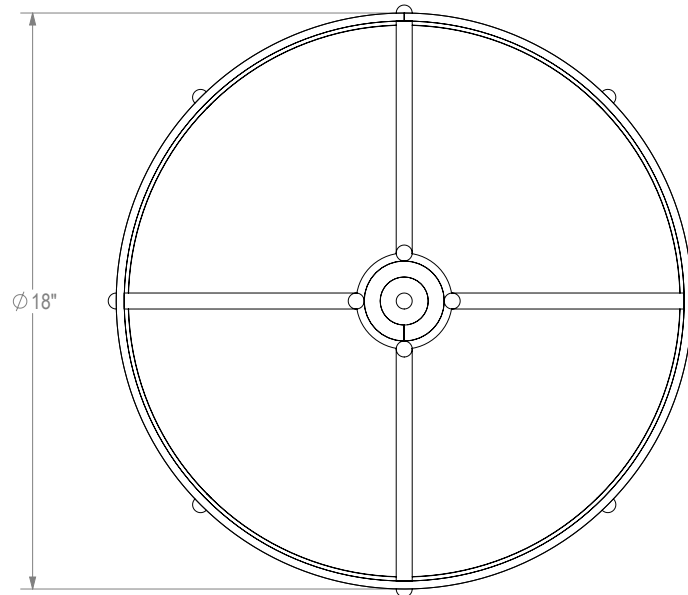

ANGLED VIEW

FRONT VIEW

BOTTOM VIEW

CST 3962 FM

D

Custom Flush Mount

CANOPY:	Custom
CHAIN:	N/A
BASE:	Medium porcelain
NO. LIGHTS:	4
SHADE:	White onyx
FINISH:	Tier 1 copper
WEIGHT:	28 lbs
DRAWING:	Carlos Quezada