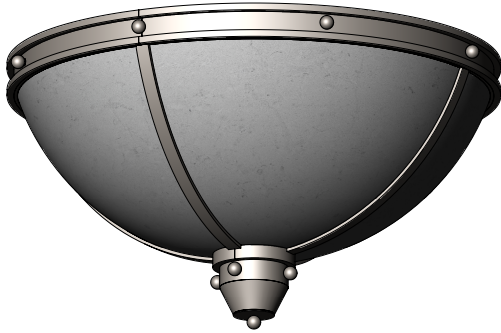

ANGLED VIEW

FRONT VIEW

BOTTOM VIEW

CST 3962 FM

D

Custom Flush Mount

CANOPY:	Custom
CHAIN:	N/A
BASE:	Medium porcelain
NO. LIGHTS:	4
SHADE:	White onyx
FINISH:	Tier 1 copper
WEIGHT:	28 lbs
DRAWING:	Carlos Quezada

2/10/2022

ANGLED VIEW

CST 3962 FM

D

EXPLODED VIEW

CST 3962 FM D