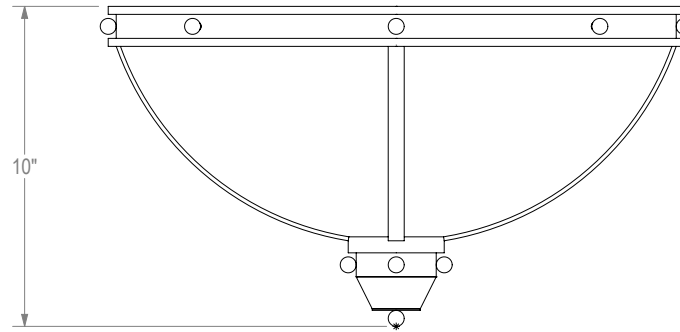

ANGLED VIEW

FRONT VIEW

BOTTOM VIEW

CST 3962 FM

D

Custom Flush Mount

CANOPY:	Custom
CHAIN:	N/A
BASE:	Medium porcelain
NO. LIGHTS:	4
SHADE:	White onyx
FINISH:	Tier 1 copper
WEIGHT:	28 lbs
DRAWING:	Carlos Quezada