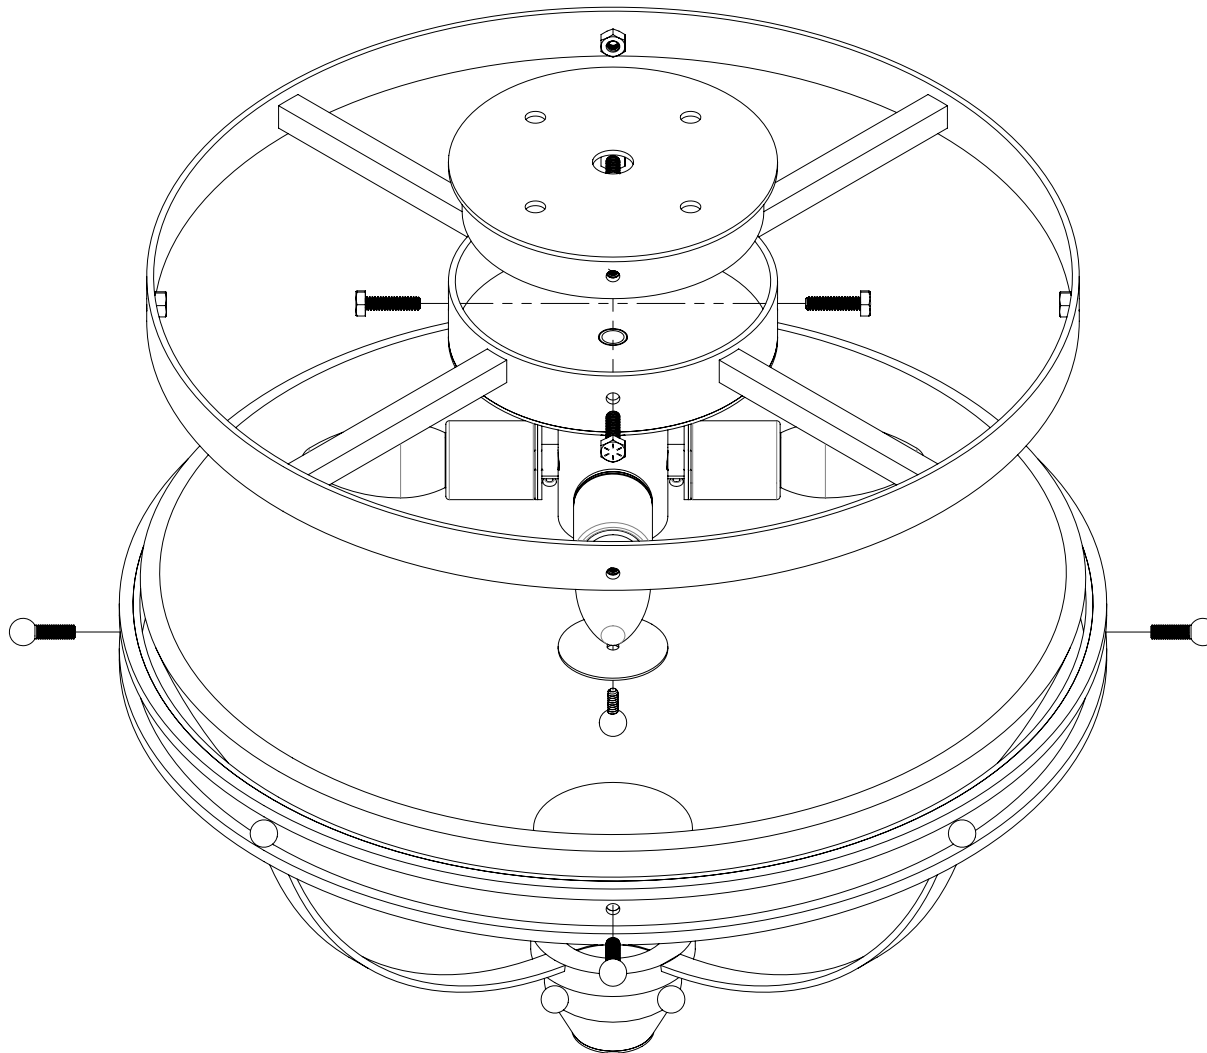

EXPLODED VIEW

CST 3962 FM D