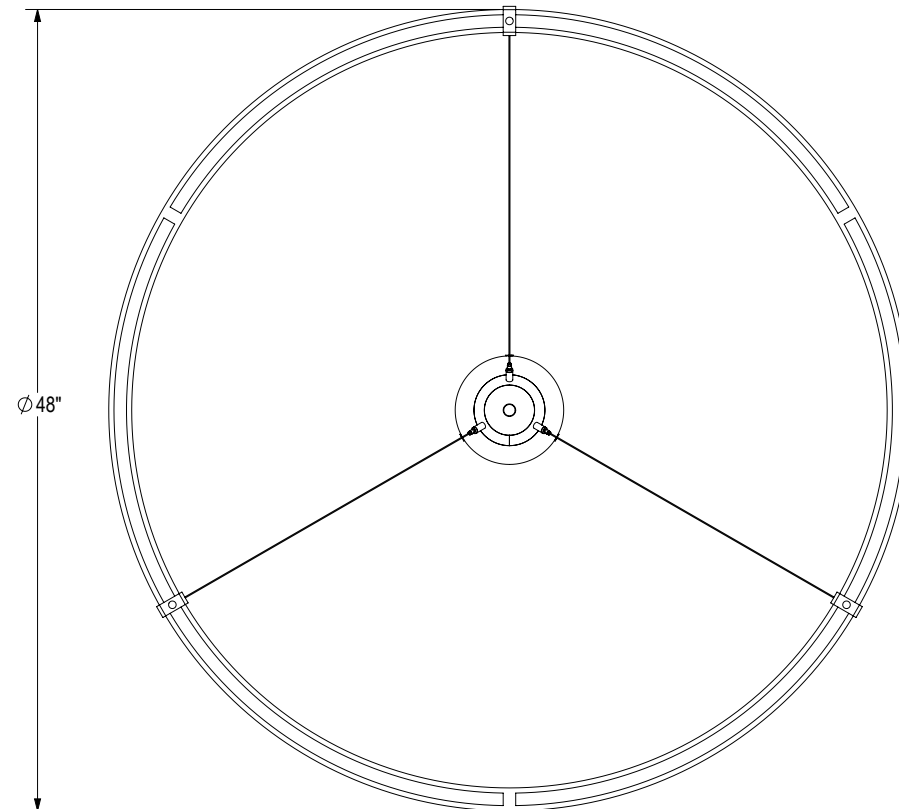

PERSPECTIVE VIEW

CST 3929 CH

A

Custom LED Ring Chandelier

WEIGHT:	31 lbs
CANOPY:	Custom
CHAIN:	N/A
SHADE:	N/A
NO. LIGHTS:	1
BASE:	LED Strip
FINISH:	Brilliant Gold Finish
DRAWING:	Ever Roa

11/08/2021

FRONT VIEW

BOTTOM VIEW

PERSPECTIVE VIEW

CST 3929 CH A

EXPLODED VIEW