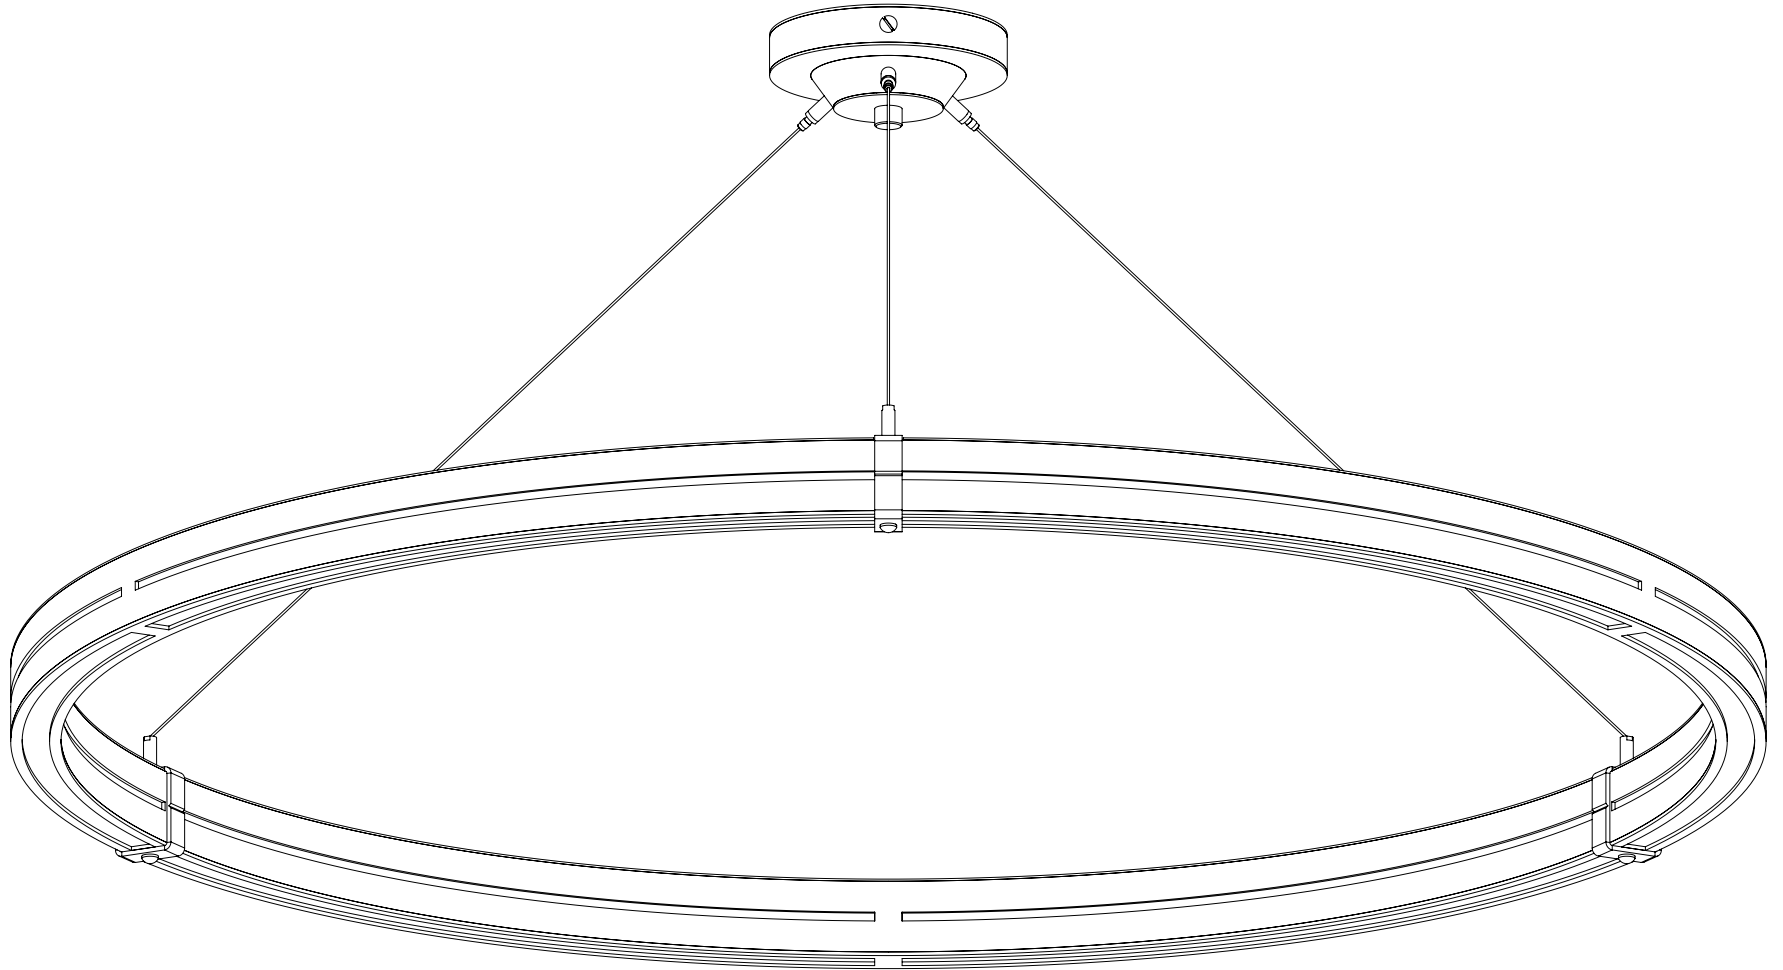

PERSPECTIVE VIEW

CST 3929 CH

A

Custom LED Ring Chandelier

WEIGHT:	31 lbs
CANOPY:	Custom
CHAIN:	N/A
SHADE:	N/A
NO. LIGHTS:	1
BASE:	LED Strip
FINISH:	Brilliant Gold Finish
DRAWING:	Ever Roa

11/08/2021

FRONT VIEW

BOTTOM VIEW

PERSPECTIVE VIEW

CST 3929 CH A

EXPLODED VIEW