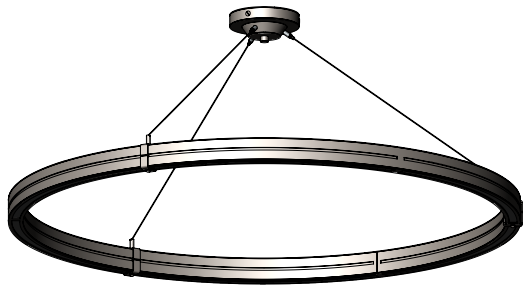

PERSPECTIVE VIEW

CST 3929 CH

A

Custom LED Ring Chandelier

WEIGHT:	31 lbs
CANOPY:	Custom
CHAIN:	N/A
SHADE:	N/A
NO. LIGHTS:	1
BASE:	LED Strip
FINISH:	Brilliant Gold Finish
DRAWING:	Ever Roa

11/08/2021

FRONT VIEW

BOTTOM VIEW

PERSPECTIVE VIEW

CST 3929 CH A

EXPLODED VIEW