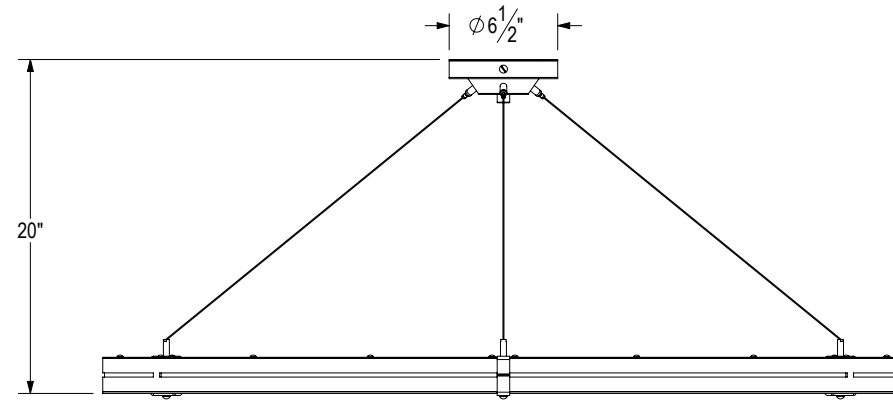

PERSPECTIVE VIEW

CST 3929 CH

A

Custom LED Ring Chandelier

WEIGHT:	31 lbs
CANOPY:	Custom
CHAIN:	N/A
SHADE:	N/A
NO. LIGHTS:	1
BASE:	LED Strip
FINISH:	Brilliant Gold Finish
DRAWING:	Ever Roa

11/08/2021

FRONT VIEW

BOTTOM VIEW

PERSPECTIVE VIEW

CST 3929 CH A

EXPLODED VIEW