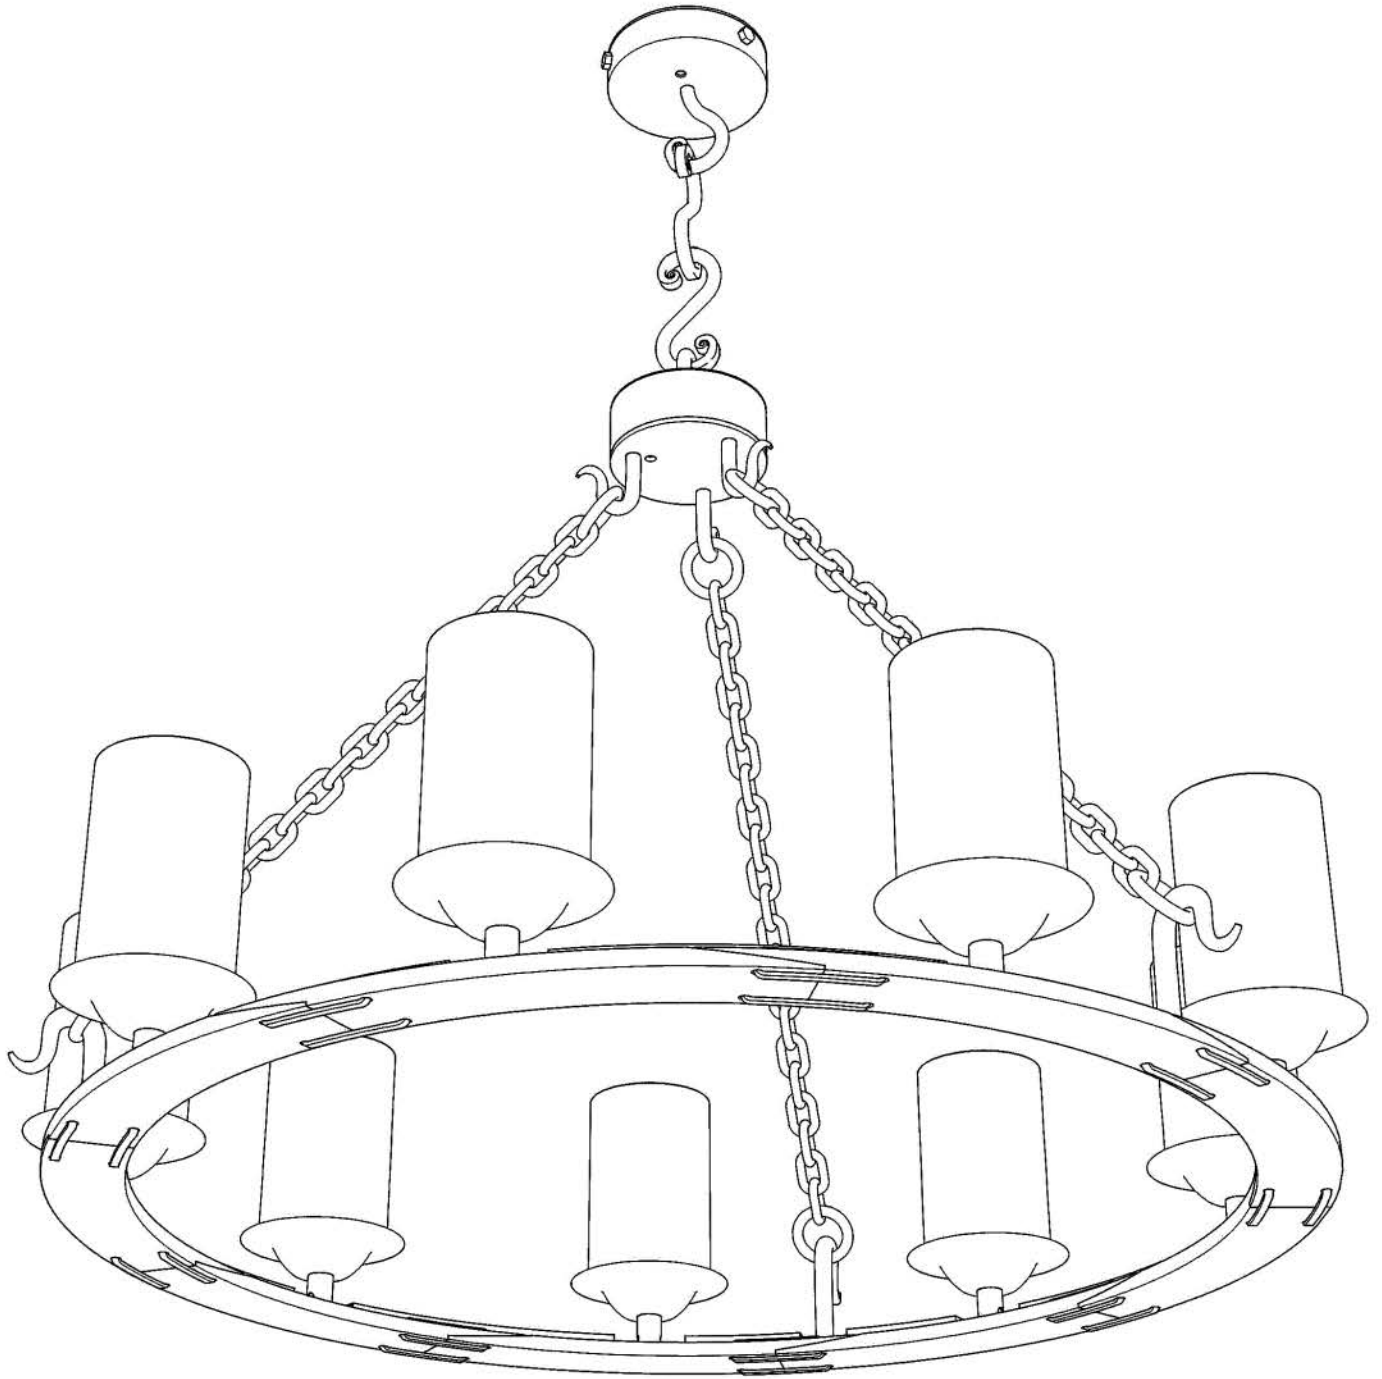

Santangelo

—Lighting & Design—