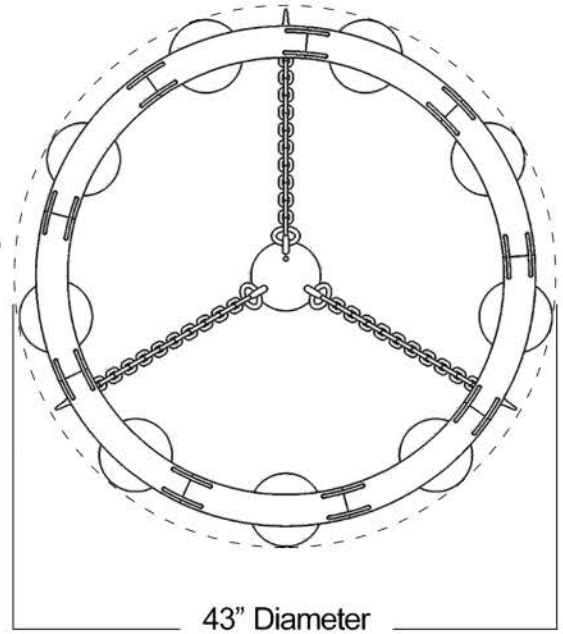

Gothica 9 Light Chandelier

Canopy Mounting Detail
Bottom view
(Not to scale)

FRONT VIEW

BOTTOM VIEW

SKU: CH-GTHC-9L
Approx Weight: 101 lbs
Install Guide: CF002
Shade: Antibes Onyx
Dimension Tolerance: $\pm 7/8$ "

Copyright 2012, All rights in detail, design and invention reserved.

www.santangelolighting.com

Electrical Specifications:

9 Light; Edison Base;
60 Watt Max.

Light bulbs NOT included

Mounting Specification Notes: