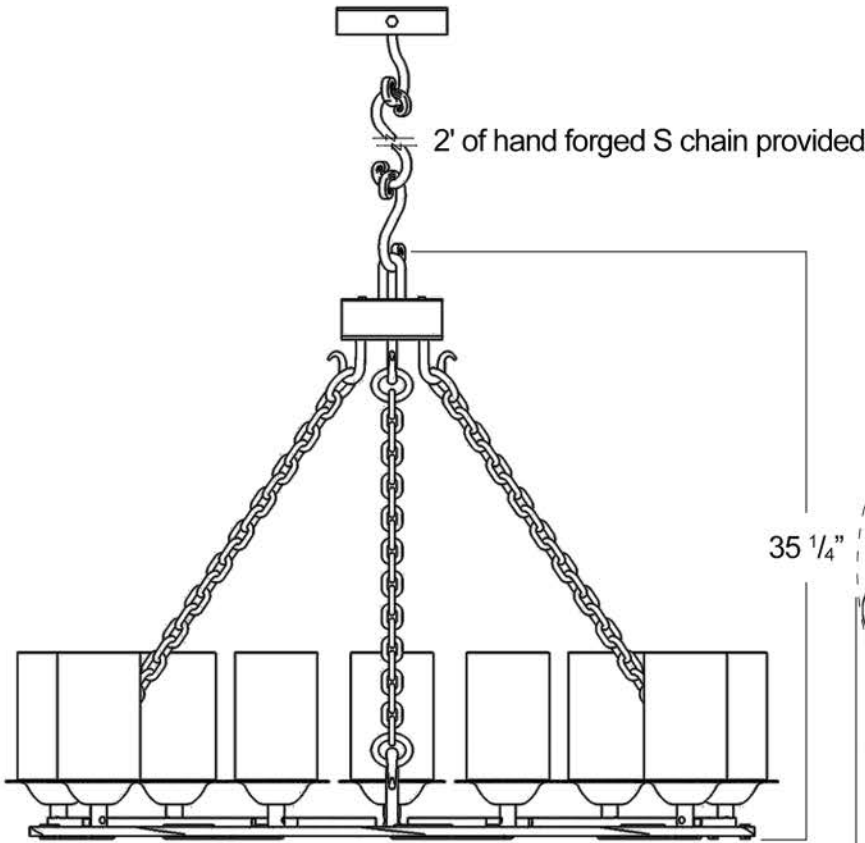

Gothica 9 Light Chandelier

Canopy Mounting Detail
Bottom view
(Not to scale)

FRONT VIEW

BOTTOM VIEW

SKU: CH-GTHC-9L
Approx Weight: 101 lbs
Install Guide: CF002
Shade: Antibes Onyx
Dimension Tolerance: $\pm 7/8$ "

Copyright 2012, All rights in detail, design and invention reserved.

www.santangelolighting.com

Electrical Specifications:

9 Light; Edison Base;
60 Watt Max.

Light bulbs NOT included

Mounting Specification Notes: