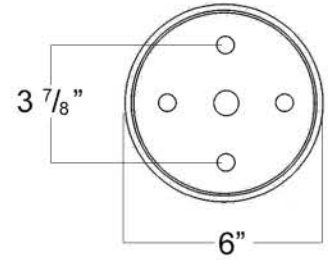

Gothica 9 Light Chandelier

Canopy Mounting Detail
Bottom view
(Not to scale)

FRONT VIEW

BOTTOM VIEW

SKU: CH-GTHC-9L
Approx Weight: 101 lbs
Install Guide: CF002
Shade: Antibes Onyx
Dimension Tolerance: $\pm 7/8$ "

Copyright 2012, All rights in detail, design and invention reserved.

www.santangelolighting.com

Electrical Specifications:

9 Light; Edison Base;
60 Watt Max.

Light bulbs NOT included

Mounting Specification Notes: