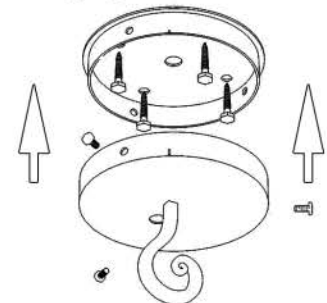

Gothica 9 Light Chandelier

Canopy Mounting Detail
Bottom view
(Not to scale)

FRONT VIEW

BOTTOM VIEW

SKU: CH-GTHC-9L
Approx Weight: 101 lbs
Install Guide: CF002
Shade: Antibes Onyx
Dimension Tolerance: $\pm 7/8$ "

Copyright 2012, All rights in detail, design and invention reserved.

www.santangelolighting.com

Electrical Specifications:

9 Light; Edison Base;
60 Watt Max.

Light bulbs NOT included

Mounting Specification Notes: