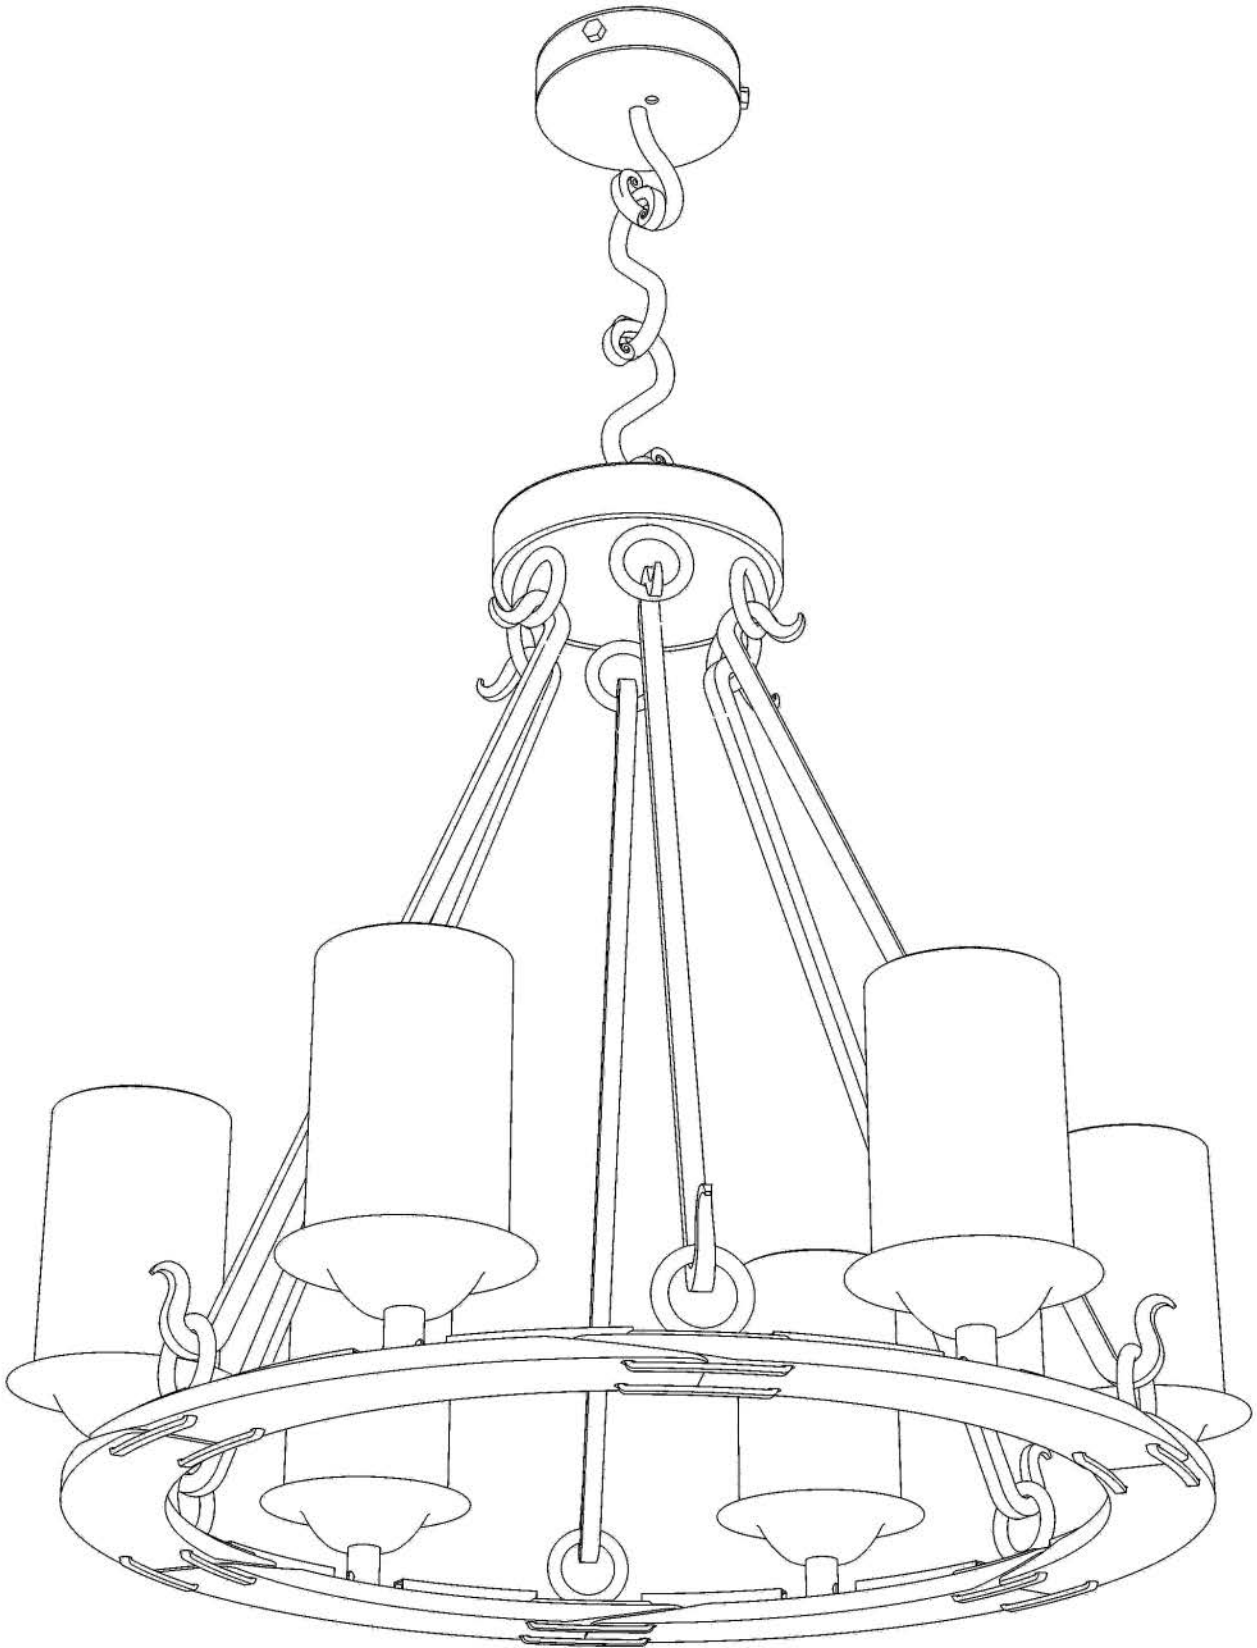

Santangelo

—Lighting & Design—