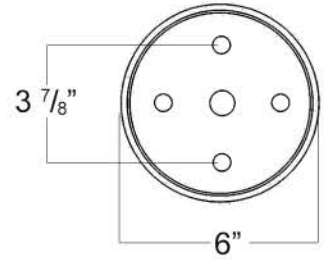

Gothica 6 Light Chandelier

Canopy Mounting Detail
Bottom view
(Not to scale)

FRONT VIEW

BOTTOM VIEW

SKU: CH-GTHC-6L
Approx Weight: 79 lbs
Install Guide: CF002
Shade: Antibes Onyx
Dimension Tolerance: $\pm 7/8$ "

Copyright 2012, All rights in detail, design and invention reserved.

www.santangelolighting.com

Electrical Specifications:

6 Light; Edison Base;
60 Watt Max.

Light bulbs NOT included

Mounting Specification Notes: