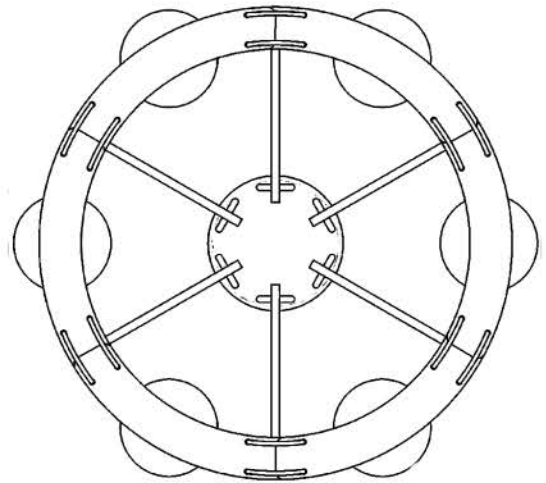

Gothica 6 Light Chandelier

Canopy Mounting Detail
Bottom view
(Not to scale)

FRONT VIEW

BOTTOM VIEW

SKU: CH-GTHC-6L
Approx Weight: 79 lbs
Install Guide: CF002
Shade: Antibes Onyx
Dimension Tolerance: $\pm 7/8$ "

Copyright 2012, All rights in detail, design and invention reserved.

www.santangelolighting.com

Electrical Specifications:

6 Light; Edison Base;
60 Watt Max.

Light bulbs NOT included

Mounting Specification Notes: