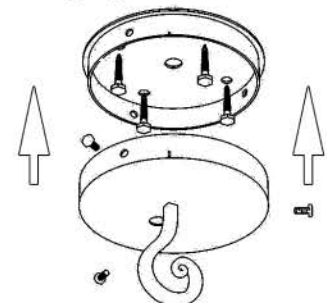

Gothica 6 Light Chandelier

Canopy Mounting Detail
Bottom view
(Not to scale)

FRONT VIEW

BOTTOM VIEW

SKU: CH-GTHC-6L
Approx Weight: 79 lbs
Install Guide: CF002
Shade: Antibes Onyx
Dimension Tolerance: $\pm 7/8$ "

Copyright 2012, All rights in detail, design and invention reserved.

www.santangelolighting.com

Electrical Specifications:

6 Light; Edison Base;
60 Watt Max.

Light bulbs NOT included

Mounting Specification Notes: