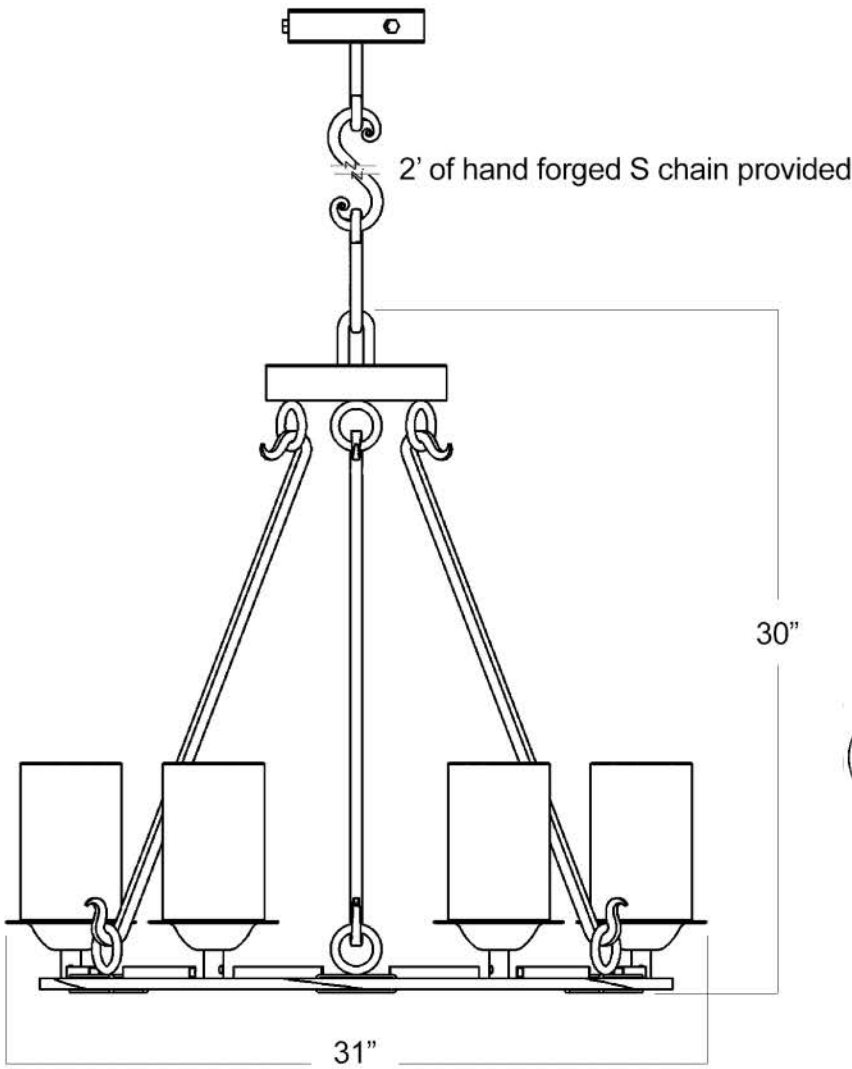

Gothica 6 Light Chandelier

Canopy Mounting Detail
Bottom view
(Not to scale)

FRONT VIEW

BOTTOM VIEW

SKU: CH-GTHC-6L
Approx Weight: 79 lbs
Install Guide: CF002
Shade: Antibes Onyx
Dimension Tolerance: $\pm 7/8$ "

Copyright 2012, All rights in detail, design and invention reserved.

www.santangelolighting.com

Electrical Specifications:

6 Light; Edison Base;
60 Watt Max.

Light bulbs NOT included

Mounting Specification Notes: