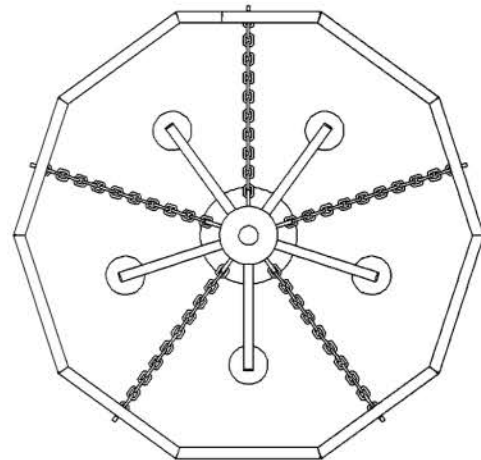

Django Chandelier Decagon

Canopy Mounting Detail
Bottom view
(Not to scale)

FRONT VIEW

BOTTOM VIEW

SKU: CH-DJNG-DCGN
Approx Weight: 26 lbs
Install Guide: CF009
Lens: Silver Mica
Dimension Tolerance: $\pm 7/8$ "

Copyright 2014, All rights in detail, design and invention reserved.

www.santangelolighting.com

Electrical Specifications:

5 Light; Candelabra Base;
60 Watt Max.

Light bulbs NOT included

Mounting Specification Notes: