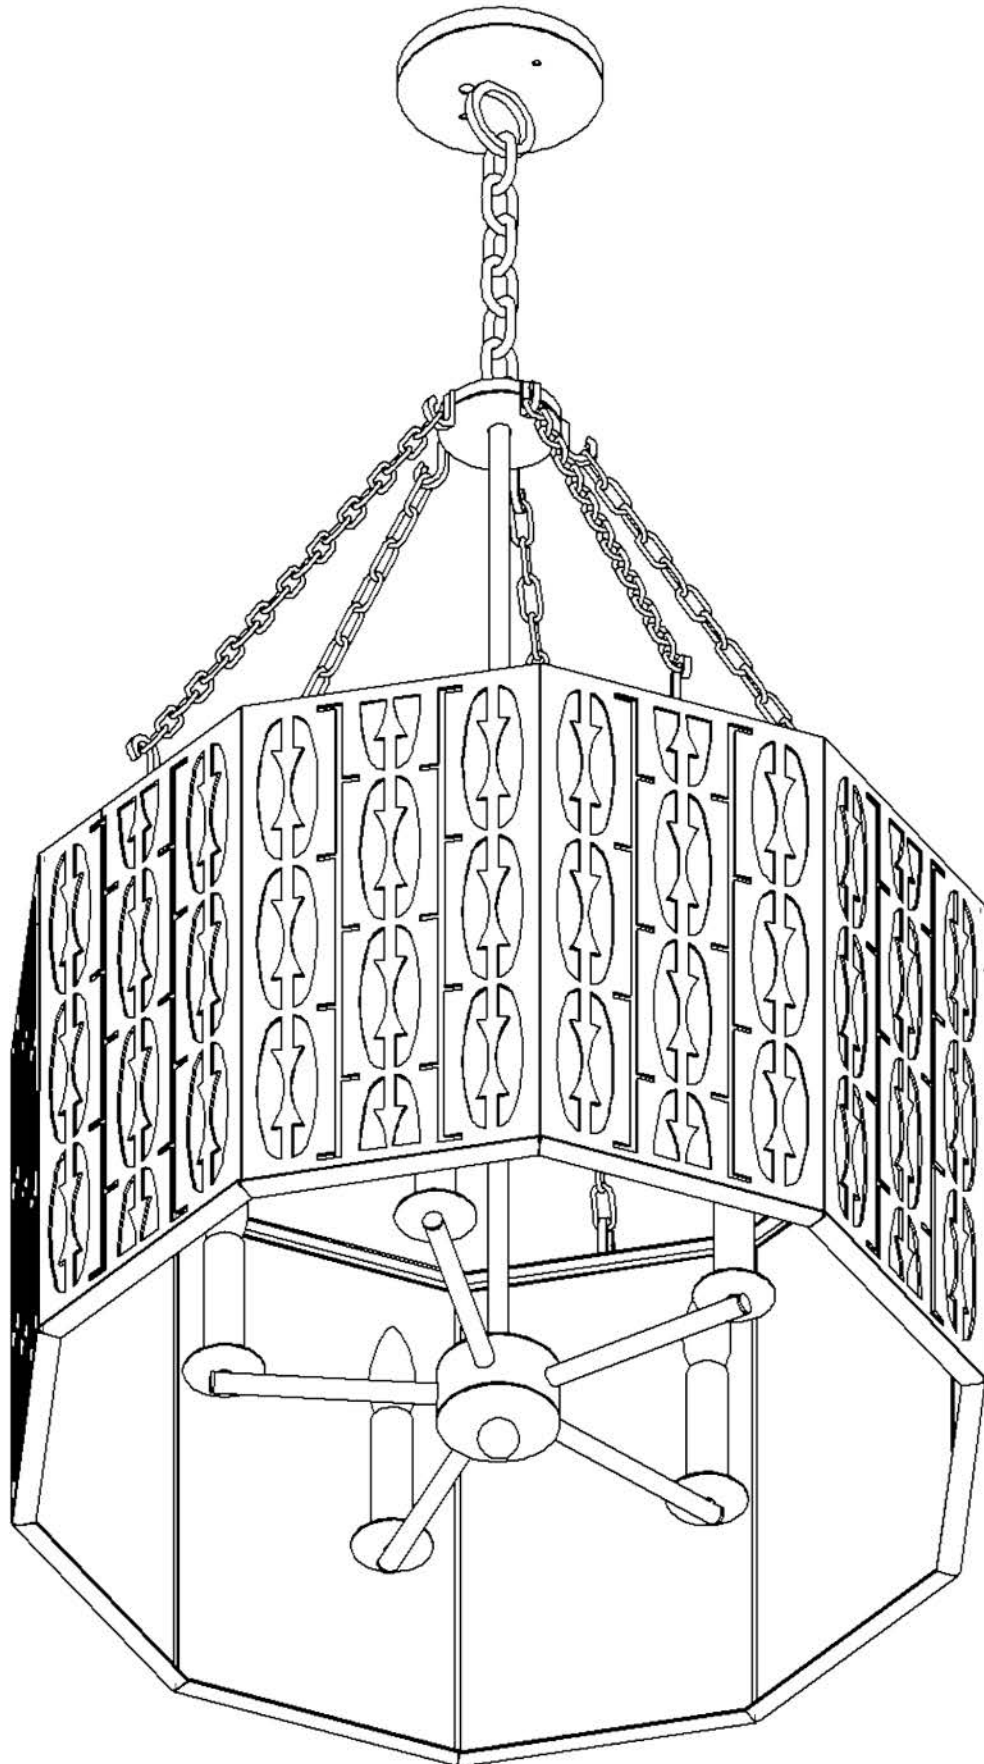

Santangelo

—Lighting & Design—