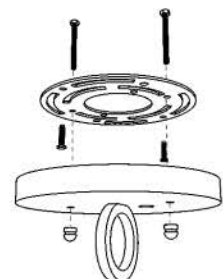

Django Chandelier Decagon

Canopy Mounting Detail
Bottom view
(Not to scale)

FRONT VIEW

BOTTOM VIEW

SKU: CH-DJNG-DCGN
Approx Weight: 26 lbs
Install Guide: CF009
Lens: Silver Mica
Dimension Tolerance: $\pm 7/8$ "

Copyright 2014, All rights in detail, design and invention reserved.

www.santangelolighting.com

Electrical Specifications:

5 Light; Candelabra Base;
60 Watt Max.

Light bulbs NOT included

Mounting Specification Notes: