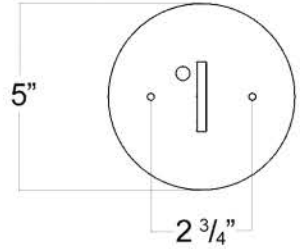

Django Chandelier Decagon

Canopy Mounting Detail
Bottom view
(Not to scale)

FRONT VIEW

BOTTOM VIEW

SKU: CH-DJNG-DCGN
Approx Weight: 26 lbs
Install Guide: CF009
Lens: Silver Mica
Dimension Tolerance: $\pm 7/8$ "

Copyright 2014, All rights in detail, design and invention reserved.

www.santangelolighting.com

Electrical Specifications:

5 Light; Candelabra Base;
60 Watt Max.

Light bulbs NOT included

Mounting Specification Notes: