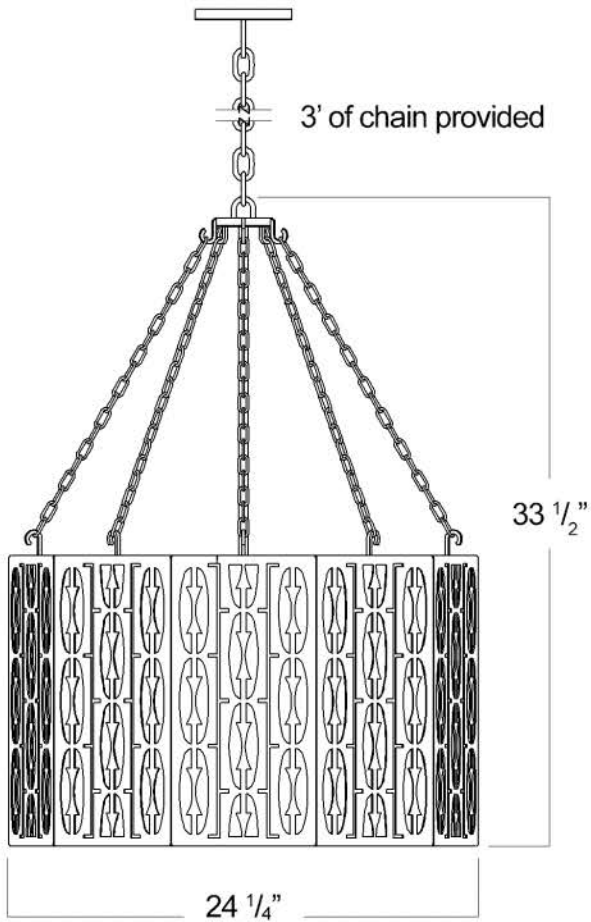

Django Chandelier Decagon

Canopy Mounting Detail
Bottom view
(Not to scale)

FRONT VIEW

BOTTOM VIEW

SKU: CH-DJNG-DCGN
Approx Weight: 26 lbs
Install Guide: CF009
Lens: Silver Mica
Dimension Tolerance: $\pm 7/8$ "

Copyright 2014, All rights in detail, design and invention reserved.

www.santangelolighting.com

Electrical Specifications:

5 Light; Candelabra Base;
60 Watt Max.

Light bulbs NOT included

Mounting Specification Notes: