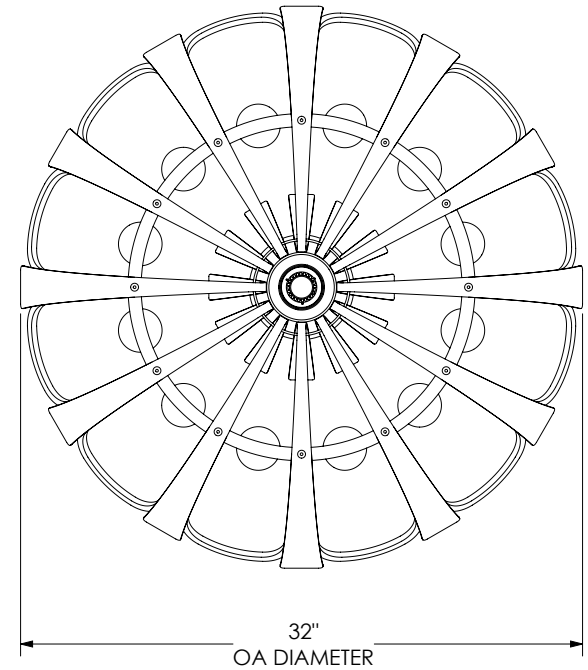

**ISOMETRIC VIEW**

Ariel CH

Custom Chandelier

WEIGHT:	28 lbs
CANOPY:	Heavy duty
CHAIN:	Loop 5/16"
SHADE:	White Onyx Socket Covers
LENS:	N/A
NO. LIGHTS:	12
BASE:	Candelabra 2" + MR16
FINISH:	Guajuye Semi Matte Black + Tier 1 Gold
ENGINEERED:	Ever Roa 30/12/2020

FRONT VIEW

BOTTOM VIEW

ISOMETRIC VIEW

Ariel CH A