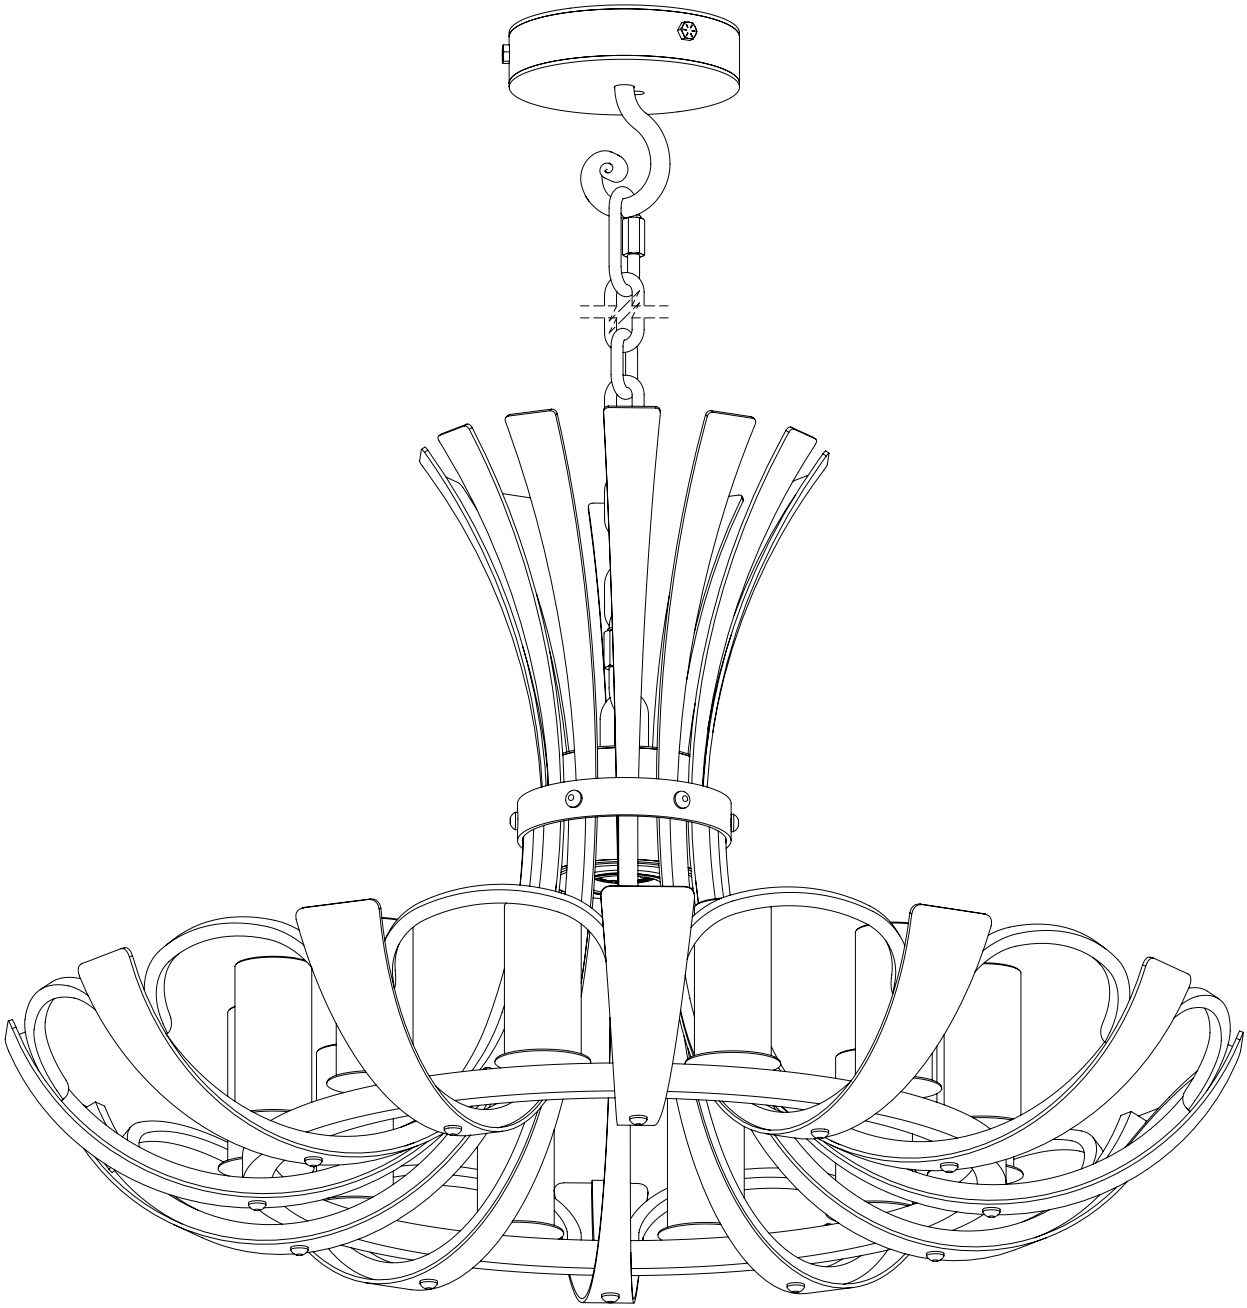

**ISOMETRIC VIEW**

Ariel CH

Custom Chandelier

WEIGHT:	28 lbs
CANOPY:	Heavy duty
CHAIN:	Loop 5/16"
SHADE:	White Onyx Socket Covers
LENS:	N/A
NO. LIGHTS:	12
BASE:	Candelabra 2" + MR16
FINISH:	Guajuye Semi Matte Black + Tier 1 Gold
ENGINEERED:	Ever Roa 30/12/2020

FRONT VIEW

BOTTOM VIEW

ISOMETRIC VIEW

Ariel CH A