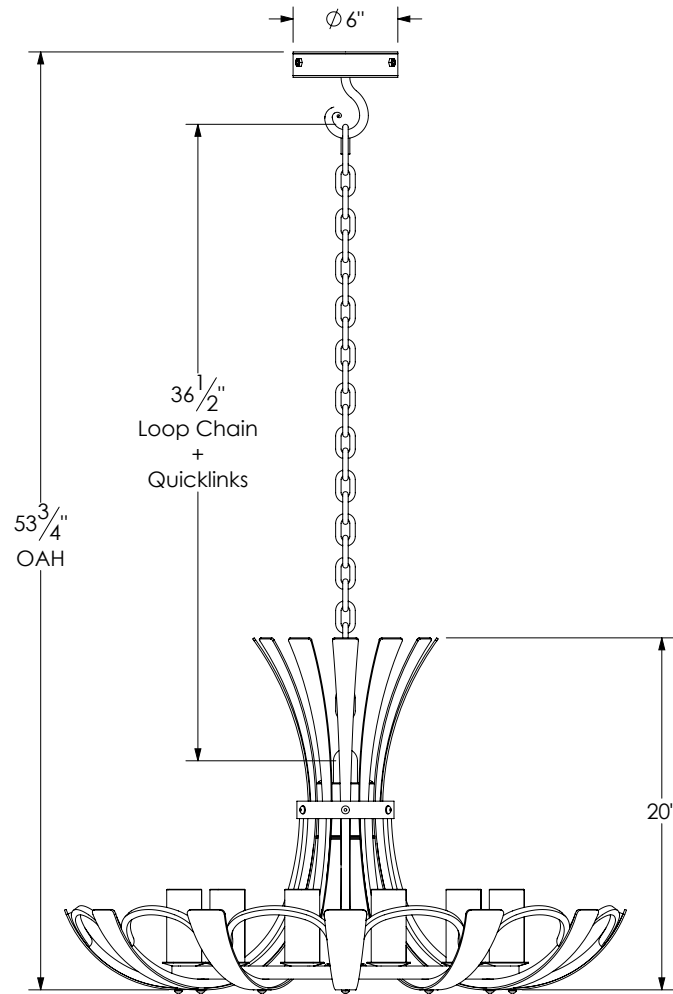

**ISOMETRIC VIEW**

Ariel CH

Custom Chandelier

WEIGHT:	28 lbs
CANOPY:	Heavy duty
CHAIN:	Loop 5/16"
SHADE:	White Onyx Socket Covers
LENS:	N/A
NO. LIGHTS:	12
BASE:	Candelabra 2" + MR16
FINISH:	Guajuye Semi Matte Black + Tier 1 Gold
ENGINEERED:	Ever Roa 30/12/2020

FRONT VIEW

BOTTOM VIEW

ISOMETRIC VIEW

Ariel CH A