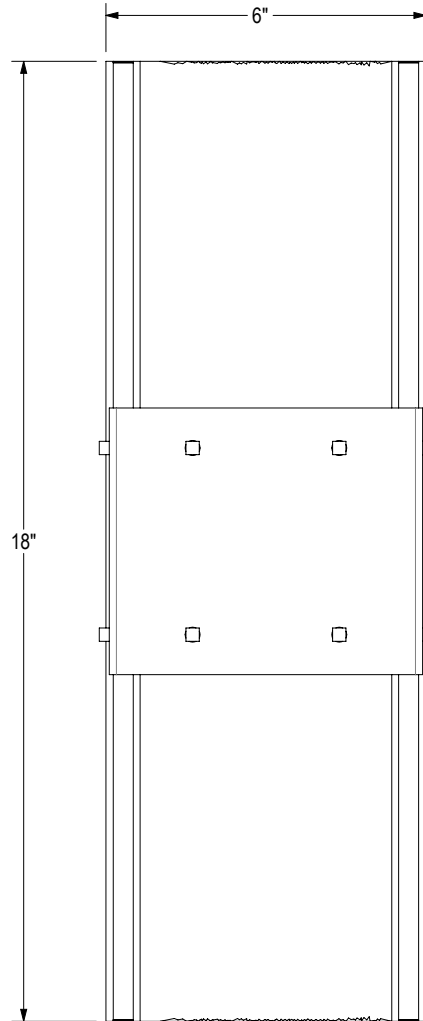

**ANGLED VIEW**

**FRONT VIEW**

**SIDE VIEW**

**CST 3940 SC**

B

Custom Alpine Double Flush Mount

<b>BACKPLATE:</b>	Custom
<b>CHAIN:</b>	N/A
<b>BASE:</b>	Medium dual bulb
<b>NO. LIGHTS:</b>	2
<b>SHADE:</b>	White onyx Custom
<b>FINISH:</b>	Tier 1 natural black powder coat
<b>WEIGHT:</b>	13 lbs
<b>DRAWING:</b>	Carlos Quezada 9/22/2021

ANGLED VIEW