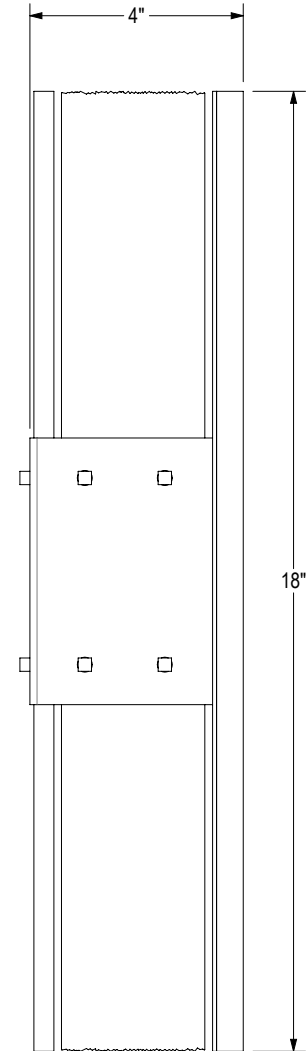

**ANGLED VIEW**

**FRONT VIEW**

**SIDE VIEW**

**CST 3940 SC**

B

Custom Alpine Double Flush Mount

<b>BACKPLATE:</b>	Custom
<b>CHAIN:</b>	N/A
<b>BASE:</b>	Medium dual bulb
<b>NO. LIGHTS:</b>	2
<b>SHADE:</b>	White onyx Custom
<b>FINISH:</b>	Tier 1 natural black powder coat
<b>WEIGHT:</b>	13 lbs
<b>DRAWING:</b>	Carlos Quezada 9/22/2021

ANGLED VIEW