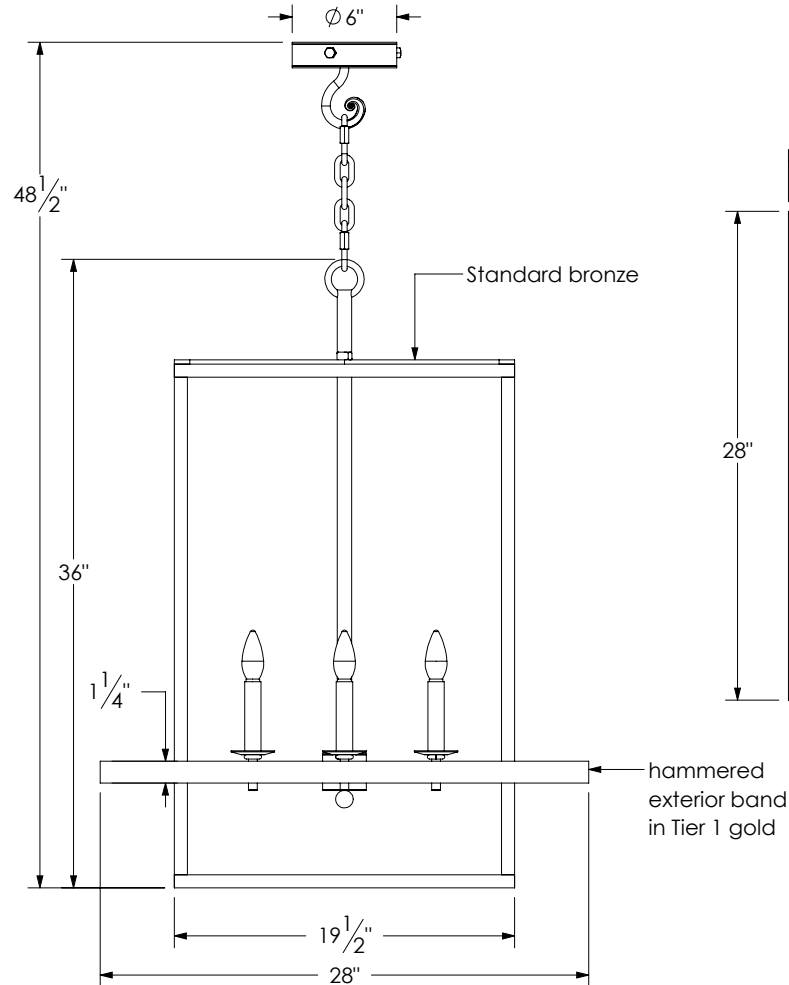

Santangelo
—Lighting & Design—

ISOMETRIC VIEW

CST 3951

Custom Lantern

WEIGHT:	31 lbs
CANOPY:	Heavy duty
CHAIN:	Loop 5/16"
SHADE:	N/A
LENS:	N/A
LIGHT NO:	4
BASE:	Candelabra 4"
FINISH:	Standard bronze and Tier 1 gold
ENGINEERED:	Dalia de la Torre 15/09/2021

FRONT VIEW

BOTTOM VIEW

ISOMETRIC VIEW

CST 3951 A