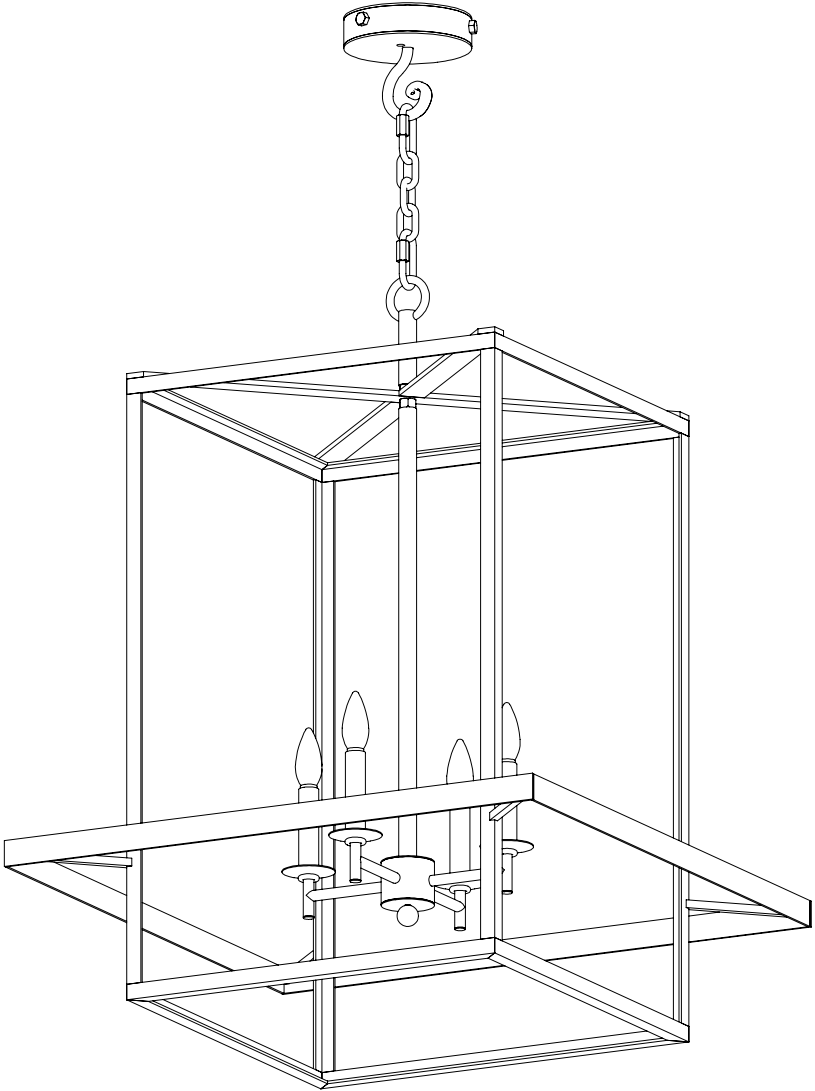

Santangelo
—Lighting & Design—

ISOMETRIC VIEW

CST 3951

Custom Lantern

WEIGHT:	31 lbs
CANOPY:	Heavy duty
CHAIN:	Loop 5/16"
SHADE:	N/A
LENS:	N/A
LIGHT NO:	4
BASE:	Candelabra 4"
FINISH:	Standard bronze and Tier 1 gold
ENGINEERED:	Dalia de la Torre 15/09/2021

FRONT VIEW

BOTTOM VIEW

ISOMETRIC VIEW

CST 3951 A