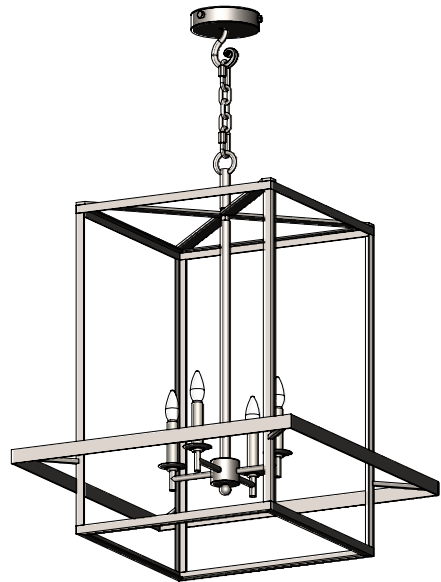

Santangelo
—Lighting & Design—

ISOMETRIC VIEW

CST 3951

Custom Lantern

WEIGHT:	31 lbs
CANOPY:	Heavy duty
CHAIN:	Loop 5/16"
SHADE:	N/A
LENS:	N/A
LIGHT NO:	4
BASE:	Candelabra 4"
FINISH:	Standard bronze and Tier 1 gold
ENGINEERED:	Dalia de la Torre 15/09/2021

FRONT VIEW

BOTTOM VIEW

ISOMETRIC VIEW

CST 3951 A