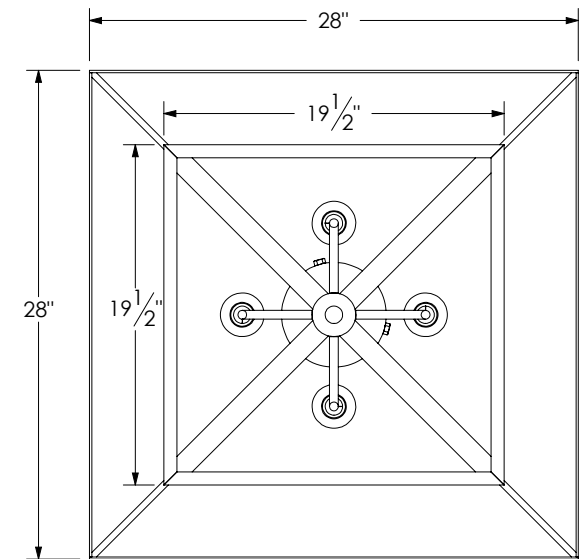

Santangelo
—Lighting & Design—

ISOMETRIC VIEW

CST 3951

Custom Lantern

WEIGHT:	31 lbs
CANOPY:	Heavy duty
CHAIN:	Loop 5/16"
SHADE:	N/A
LENS:	N/A
LIGHT NO:	4
BASE:	Candelabra 4"
FINISH:	Standard bronze and Tier 1 gold
ENGINEERED:	Dalia de la Torre 15/09/2021

FRONT VIEW

BOTTOM VIEW

ISOMETRIC VIEW

CST 3951 A