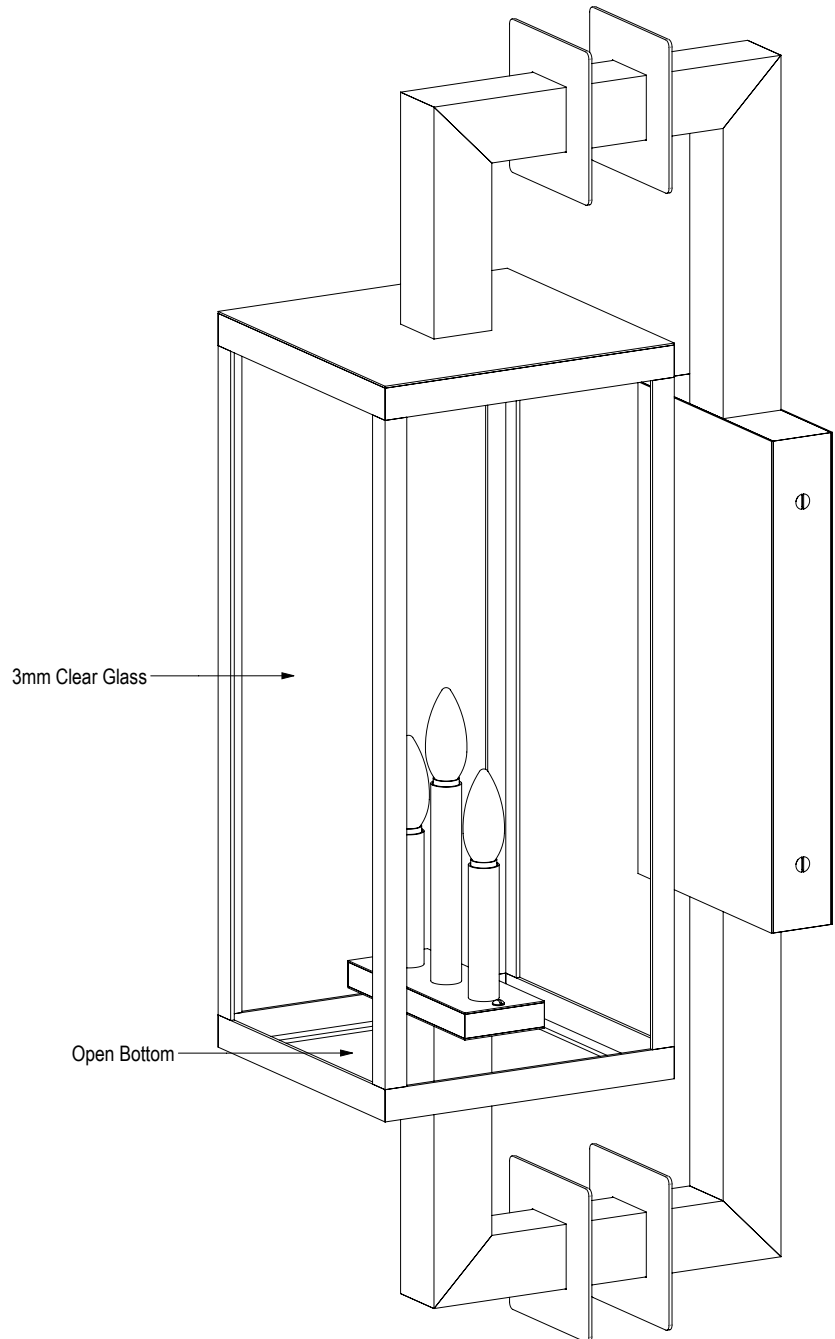

PERSPECTIVE VIEW

CSTA 0079 EX 29 MED

B

Custom Sconce

BACKPLATE:	Custom
CHAIN:	N/A
BASE:	Candelabra 6"
NO. LIGHTS:	1 Candelabra 6" / 2 Candelabra 4"
LENS:	Clear glass
FINISH:	TBD
WEIGHT:	36 lbs
DRAWING:	Ever Roa

18/02/2022

FRONT VIEW

BOTTOM VIEW

SIDE VIEW

PERSPECTIVE VIEW

CSTA 0079 EX 29 MED B

EXPLODED VIEW