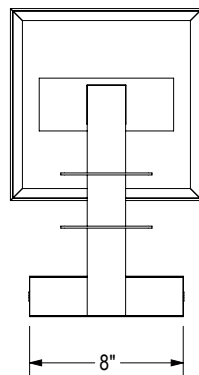

PERSPECTIVE VIEW

CSTA 0079 EX 29 MED

B

Custom Sconce

BACKPLATE:	Custom
CHAIN:	N/A
BASE:	Candelabra 6"
NO. LIGHTS:	1 Candelabra 6" / 2 Candelabra 4"
LENS:	Clear glass
FINISH:	TBD
WEIGHT:	36 lbs
DRAWING:	Ever Roa

18/02/2022

FRONT VIEW

BOTTOM VIEW

SIDE VIEW

PERSPECTIVE VIEW

CSTA 0079 EX 29 MED B

EXPLODED VIEW