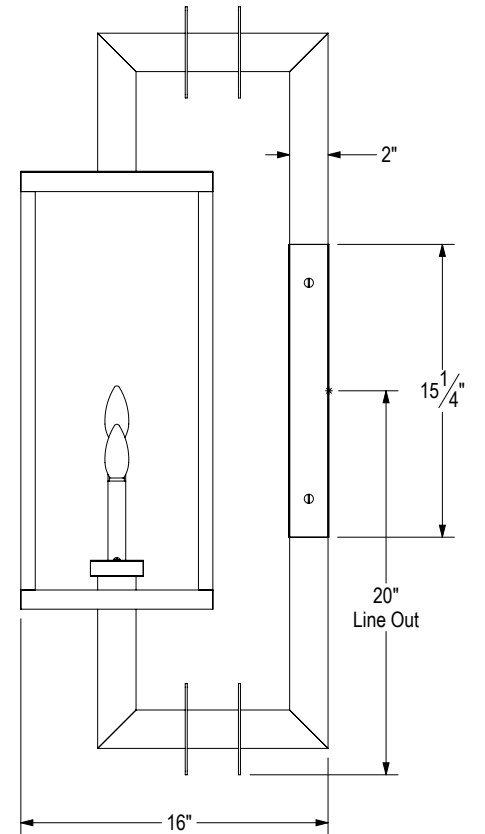

PERSPECTIVE VIEW

CSTA 0079 EX 29 MED

B

Custom Sconce

BACKPLATE:	Custom
CHAIN:	N/A
BASE:	Candelabra 6"
NO. LIGHTS:	1 Candelabra 6" / 2 Candelabra 4"
LENS:	Clear glass
FINISH:	TBD
WEIGHT:	36 lbs
DRAWING:	Ever Roa

18/02/2022

FRONT VIEW

BOTTOM VIEW

SIDE VIEW

PERSPECTIVE VIEW

CSTA 0079 EX 29 MED B

EXPLODED VIEW