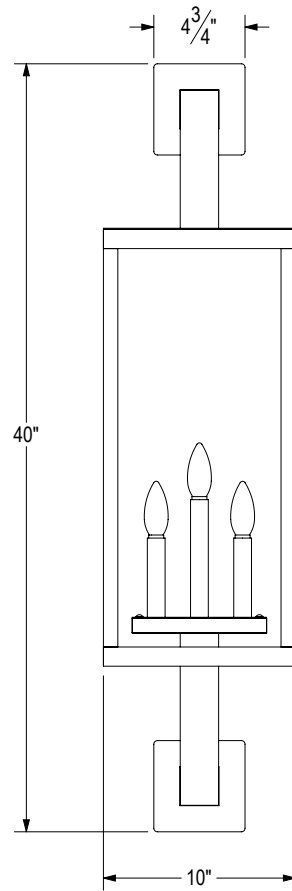

PERSPECTIVE VIEW

CSTA 0079 EX 29 MED

B

Custom Sconce

BACKPLATE:	Custom
CHAIN:	N/A
BASE:	Candelabra 6"
NO. LIGHTS:	1 Candelabra 6" / 2 Candelabra 4"
LENS:	Clear glass
FINISH:	TBD
WEIGHT:	36 lbs
DRAWING:	Ever Roa

18/02/2022

FRONT VIEW

BOTTOM VIEW

SIDE VIEW

PERSPECTIVE VIEW

CSTA 0079 EX 29 MED B

EXPLODED VIEW