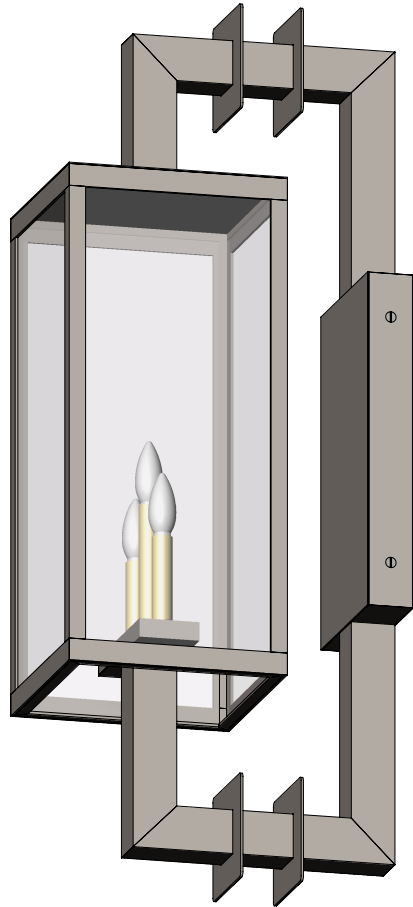

PERSPECTIVE VIEW

CSTA 0079 EX 29 MED

B

Custom Sconce

BACKPLATE:	Custom
CHAIN:	N/A
BASE:	Candelabra 6"
NO. LIGHTS:	1 Candelabra 6" / 2 Candelabra 4"
LENS:	Clear glass
FINISH:	TBD
WEIGHT:	36 lbs
DRAWING:	Ever Roa

18/02/2022

FRONT VIEW

BOTTOM VIEW

SIDE VIEW

PERSPECTIVE VIEW

CSTA 0079 EX 29 MED B

EXPLODED VIEW