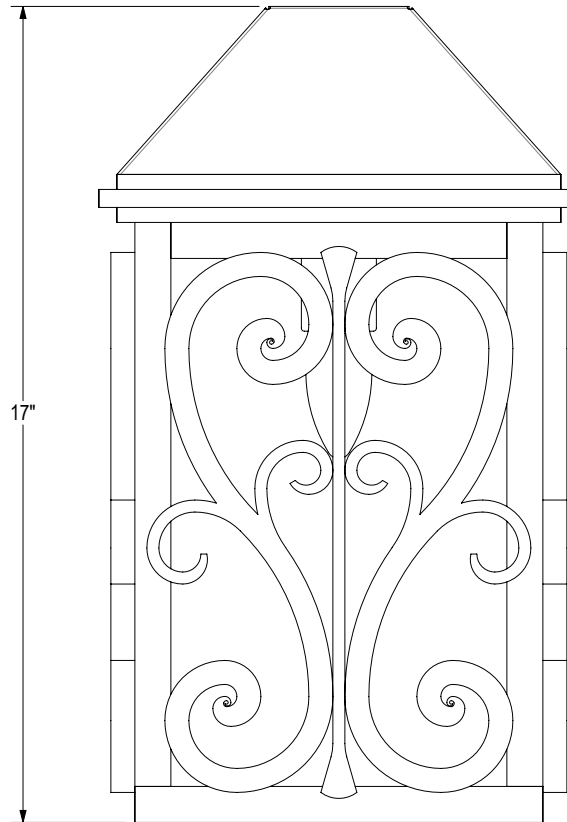

**PERSPECTIVE VIEW**

FRONT VIEW

SIDE VIEW

BOTTOM VIEW

**CSTA 0053 EX 6**

Custom Scence

B

<b>BACKPLATE:</b>	Custom
<b>CHAIN:</b>	N/A
<b>BASE:</b>	Medium ground porcelain
<b>NO. LIGHTS:</b>	1
<b>LENS:</b>	Clear glass
<b>FINISH:</b>	Standard powder coat
<b>WEIGHT:</b>	19 lbs
<b>DRAWING:</b>	Ever Roa

01/02/2022

PERSPECTIVE VIEW

CSTA 0053 EX 6 B

EXPLODED VIEW