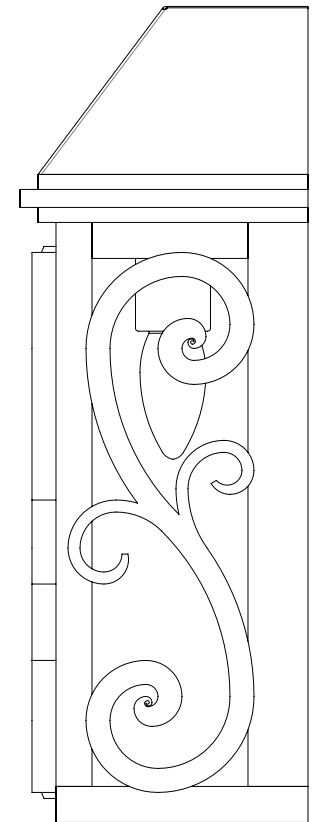

**PERSPECTIVE VIEW**

FRONT VIEW

SIDE VIEW

BOTTOM VIEW

**CSTA 0053 EX 6**

Custom Scence

B

<b>BACKPLATE:</b>	Custom
<b>CHAIN:</b>	N/A
<b>BASE:</b>	Medium ground porcelain
<b>NO. LIGHTS:</b>	1
<b>LENS:</b>	Clear glass
<b>FINISH:</b>	Standard powder coat
<b>WEIGHT:</b>	19 lbs
<b>DRAWING:</b>	Ever Roa

01/02/2022

PERSPECTIVE VIEW

CSTA 0053 EX 6 B

EXPLODED VIEW