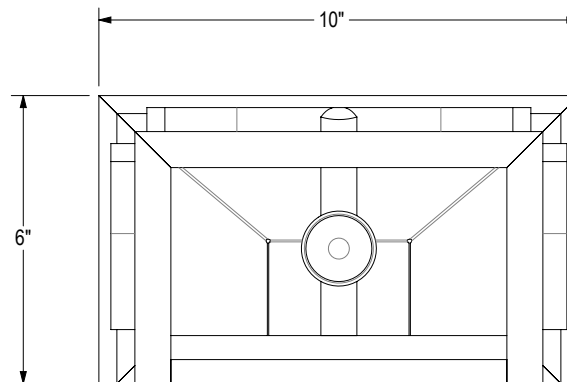

**PERSPECTIVE VIEW**

FRONT VIEW

SIDE VIEW

BOTTOM VIEW

**CSTA 0053 EX 6**

Custom Scence

B

<b>BACKPLATE:</b>	Custom
<b>CHAIN:</b>	N/A
<b>BASE:</b>	Medium ground porcelain
<b>NO. LIGHTS:</b>	1
<b>LENS:</b>	Clear glass
<b>FINISH:</b>	Standard powder coat
<b>WEIGHT:</b>	19 lbs
<b>DRAWING:</b>	Ever Roa