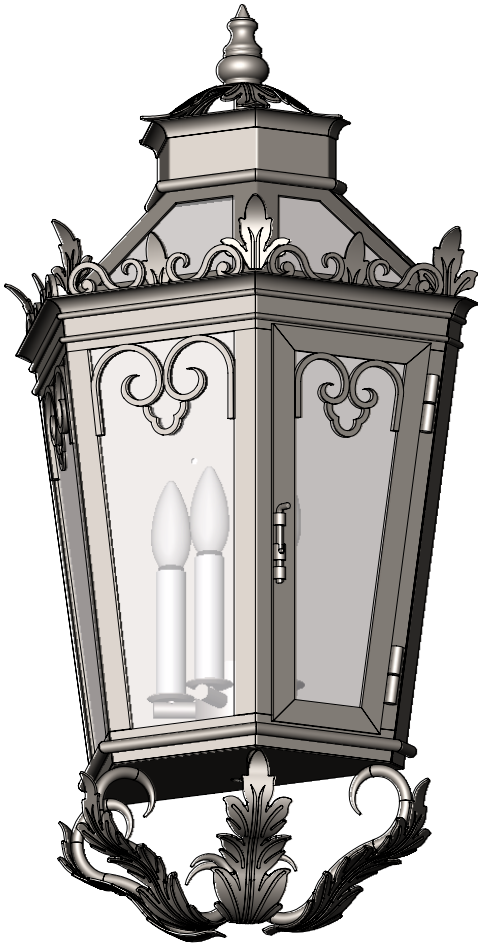

Ashore

ANGLED VIEW

FRONT VIEW

BOTTOM VIEW

SIDE VIEW

MOUNTING DETAIL

CSTA-0073-EX-23

B

Custom Sconce

BACKPLATE:	Custom
CHAIN:	N/A
BASE:	Candelabra 4"
NO. LIGHTS:	3
LENS:	Clear glass
FINISH:	Standard powder coat
WEIGHT:	22 lbs
DRAWING:	Dalia de la Torre

23/03/2022

ANGLED VIEW

CSTA-0073-EX-23 B