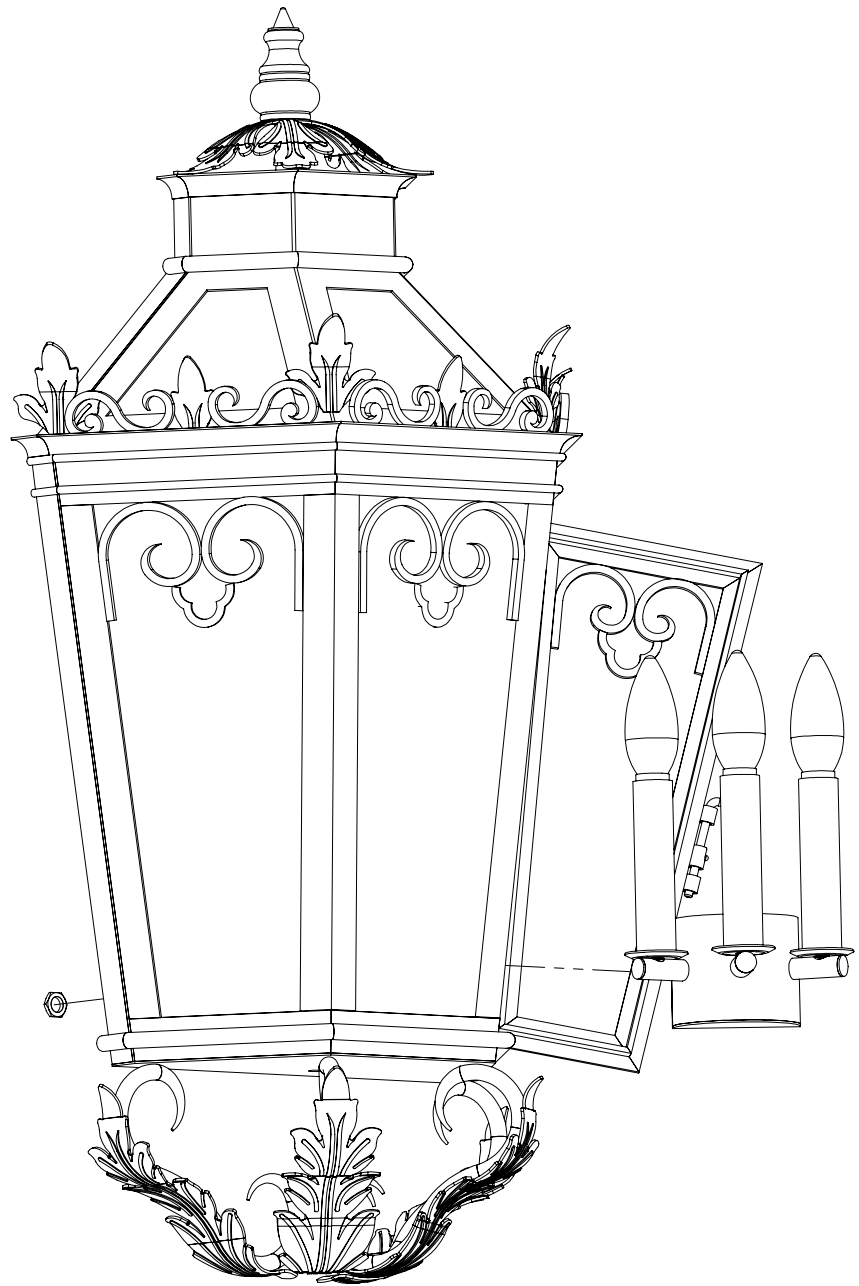

Ashore

ANGLED VIEW

FRONT VIEW

BOTTOM VIEW

SIDE VIEW

MOUNTING DETAIL

CSTA-0073-EX-23

B

Custom Sconce

BACKPLATE:	Custom
CHAIN:	N/A
BASE:	Candelabra 4"
NO. LIGHTS:	3
LENS:	Clear glass
FINISH:	Standard powder coat
WEIGHT:	22 lbs
DRAWING:	Dalia de la Torre

23/03/2022

ANGLED VIEW

CSTA-0073-EX-23 B

EXPLODED VIEWS

CSTA-0073-EX-23

B