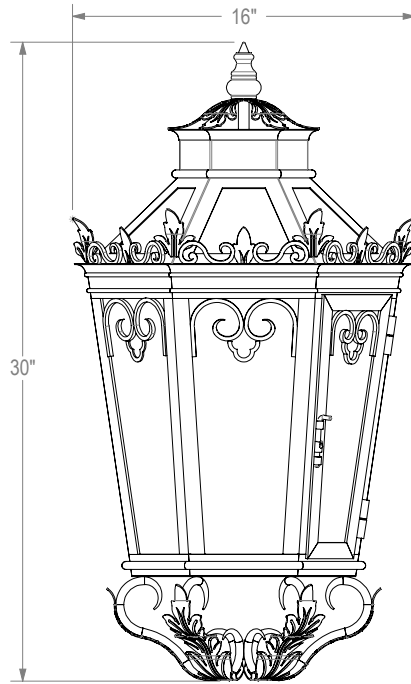

Ashore

ANGLED VIEW

FRONT VIEW

BOTTOM VIEW

SIDE VIEW

MOUNTING DETAIL

CSTA-0073-EX-23

B

Custom Sconce

BACKPLATE:	Custom
CHAIN:	N/A
BASE:	Candelabra 4"
NO. LIGHTS:	3
LENS:	Clear glass
FINISH:	Standard powder coat
WEIGHT:	22 lbs
DRAWING:	Dalia de la Torre

23/03/2022

ANGLED VIEW

CSTA-0073-EX-23 B