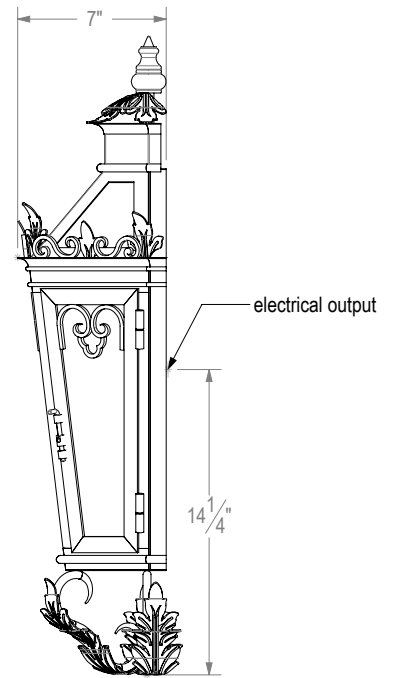

Ashore

ANGLED VIEW

FRONT VIEW

BOTTOM VIEW

SIDE VIEW

MOUNTING DETAIL

CSTA-0073-EX-23

B

Custom Sconce

BACKPLATE:	Custom
CHAIN:	N/A
BASE:	Candelabra 4"
NO. LIGHTS:	3
LENS:	Clear glass
FINISH:	Standard powder coat
WEIGHT:	22 lbs
DRAWING:	Dalia de la Torre

23/03/2022

ANGLED VIEW

CSTA-0073-EX-23 B