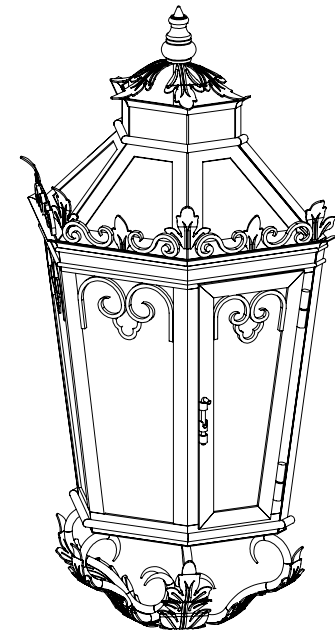

Ashore

ANGLED VIEW

FRONT VIEW

BOTTOM VIEW

SIDE VIEW

MOUNTING DETAIL

CSTA-0073-EX-23

B

Custom Sconce

BACKPLATE:	Custom
CHAIN:	N/A
BASE:	Candelabra 4"
NO. LIGHTS:	3
LENS:	Clear glass
FINISH:	Standard powder coat
WEIGHT:	22 lbs
DRAWING:	Dalia de la Torre

23/03/2022

ANGLED VIEW

CSTA-0073-EX-23 B