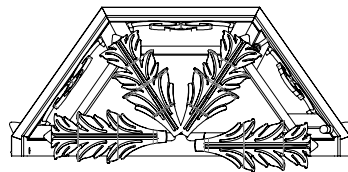

Ashore

ANGLED VIEW

FRONT VIEW

BOTTOM VIEW

SIDE VIEW

MOUNTING DETAIL

CSTA-0073-EX-23

B

Custom Sconce

BACKPLATE:	Custom
CHAIN:	N/A
BASE:	Candelabra 4"
NO. LIGHTS:	3
LENS:	Clear glass
FINISH:	Standard powder coat
WEIGHT:	22 lbs
DRAWING:	Dalia de la Torre

23/03/2022

ANGLED VIEW

CSTA-0073-EX-23 B