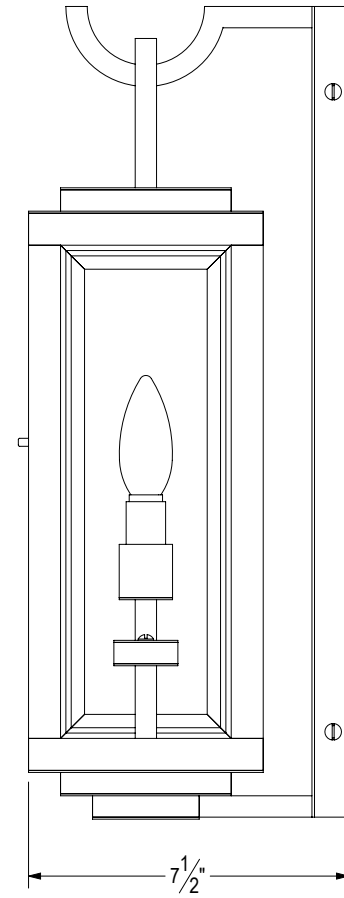

PERSPECTIVE VIEW

FRONT VIEW

SIDE VIEW

BOTTOM VIEW

CSTA 0072 EX 22
Custom Scence

A

BACKPLATE:	N/A
CHAIN:	N/A
BASE:	Candelabra 2"
NO. LIGHTS:	2
SOCKET COVER:	Drip
FINISH:	Tier 1 matte black
WEIGHT:	19 lbs
DRAWING:	Ever Roa