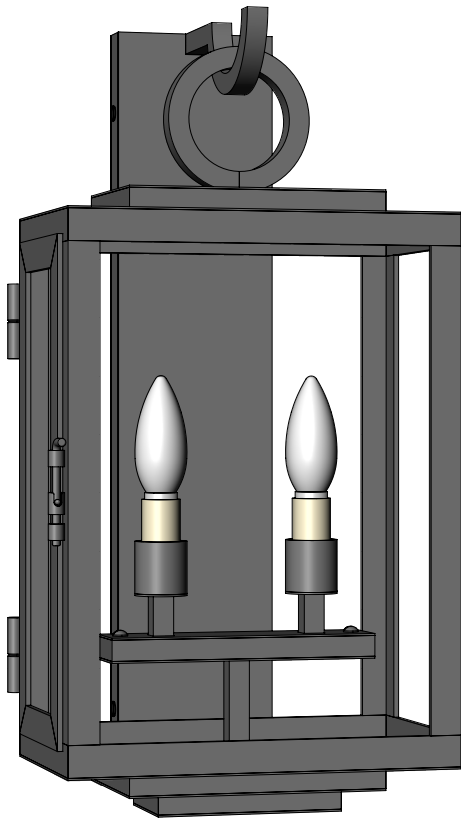

PERSPECTIVE VIEW

FRONT VIEW

SIDE VIEW

BOTTOM VIEW

CSTA 0072 EX 22
Custom Scence

A

BACKPLATE:	N/A
CHAIN:	N/A
BASE:	Candelabra 2"
NO. LIGHTS:	2
SOCKET COVER:	Drip
FINISH:	Tier 1 matte black
WEIGHT:	19 lbs
DRAWING:	Ever Roa

24/02/2022

PERSPECTIVE VIEW

CSTA 0072 EX 22

A

EXPLODED VIEW