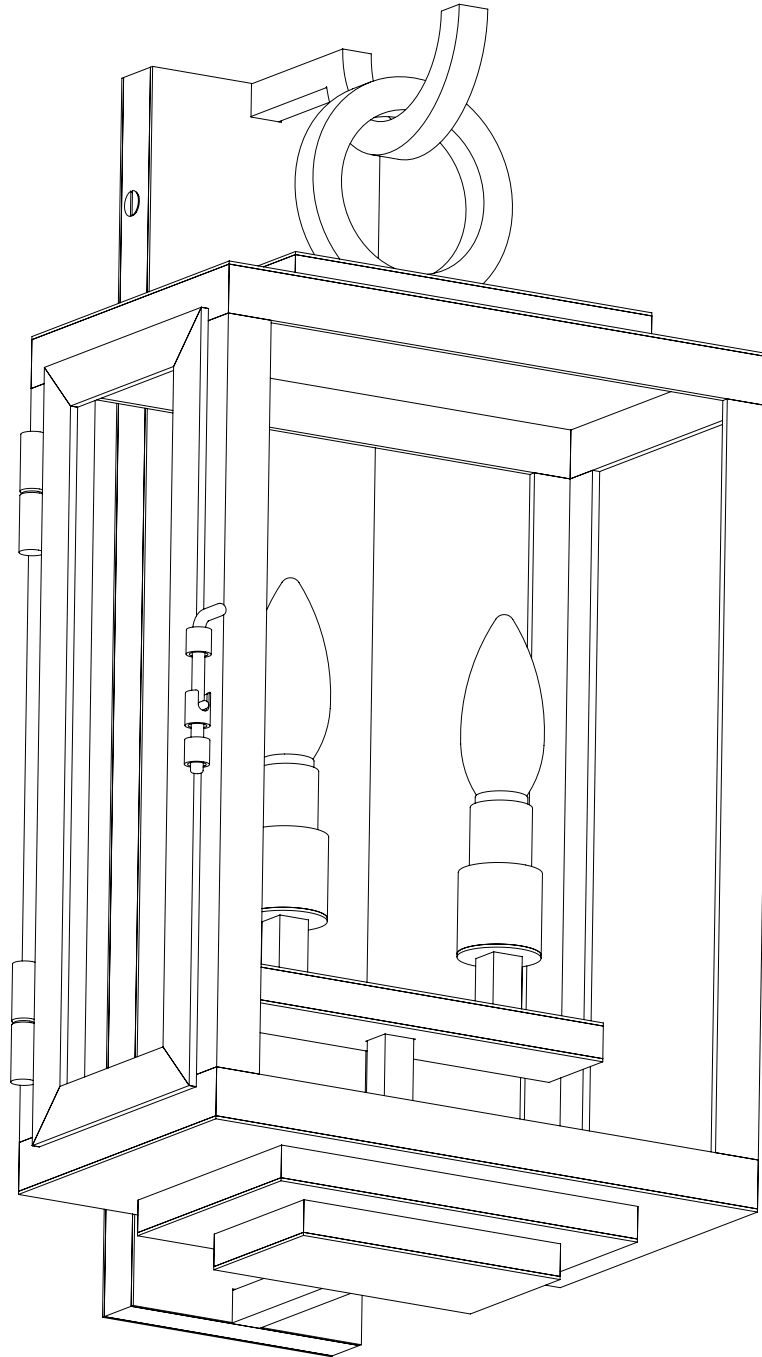

PERSPECTIVE VIEW

FRONT VIEW

SIDE VIEW

BOTTOM VIEW

CSTA 0072 EX 22
Custom Scence

A

BACKPLATE:	N/A
CHAIN:	N/A
BASE:	Candelabra 2"
NO. LIGHTS:	2
SOCKET COVER:	Drip
FINISH:	Tier 1 matte black
WEIGHT:	19 lbs
DRAWING:	Ever Roa

24/02/2022

PERSPECTIVE VIEW

CSTA 0072 EX 22

A

EXPLODED VIEW