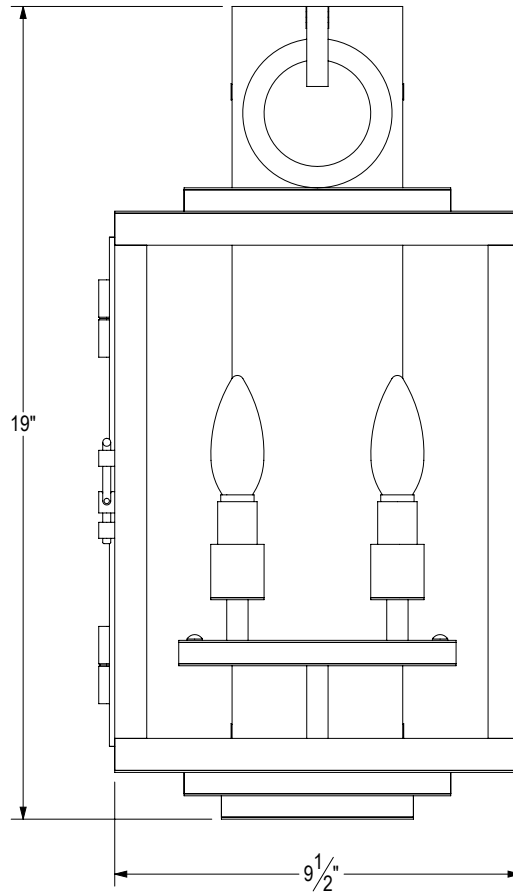

PERSPECTIVE VIEW

FRONT VIEW

SIDE VIEW

BOTTOM VIEW

CSTA 0072 EX 22
Custom Scence

A

BACKPLATE:	N/A
CHAIN:	N/A
BASE:	Candelabra 2"
NO. LIGHTS:	2
SOCKET COVER:	Drip
FINISH:	Tier 1 matte black
WEIGHT:	19 lbs
DRAWING:	Ever Roa