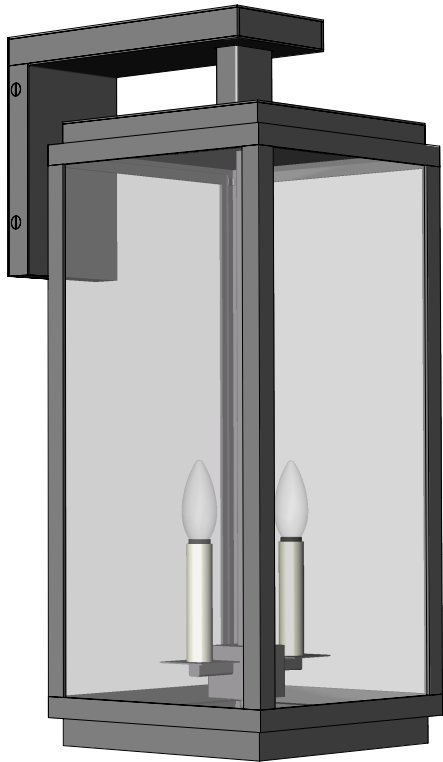

**ANGLED VIEW**

**CSTA 0051 EX 4**

Custom Exterior Sconce

<b>BACKPLATE:</b>	Custom
<b>CHAIN:</b>	N/A
<b>BASE:</b>	Candelabra 4"
<b>NO. LIGHTS:</b>	2
<b>LENS:</b>	Clear glass
<b>FINISH:</b>	Tier 1 matte black powder coat
<b>WEIGHT:</b>	29 lbs
<b>DRAWING:</b>	Carlos Quezada 2/1/2022

**FRONT VIEW**

**SIDE VIEW**

**BOTTOM VIEW**

**MOUNTING DETAIL**

ANGLED VIEW

EXPLODED VIEW