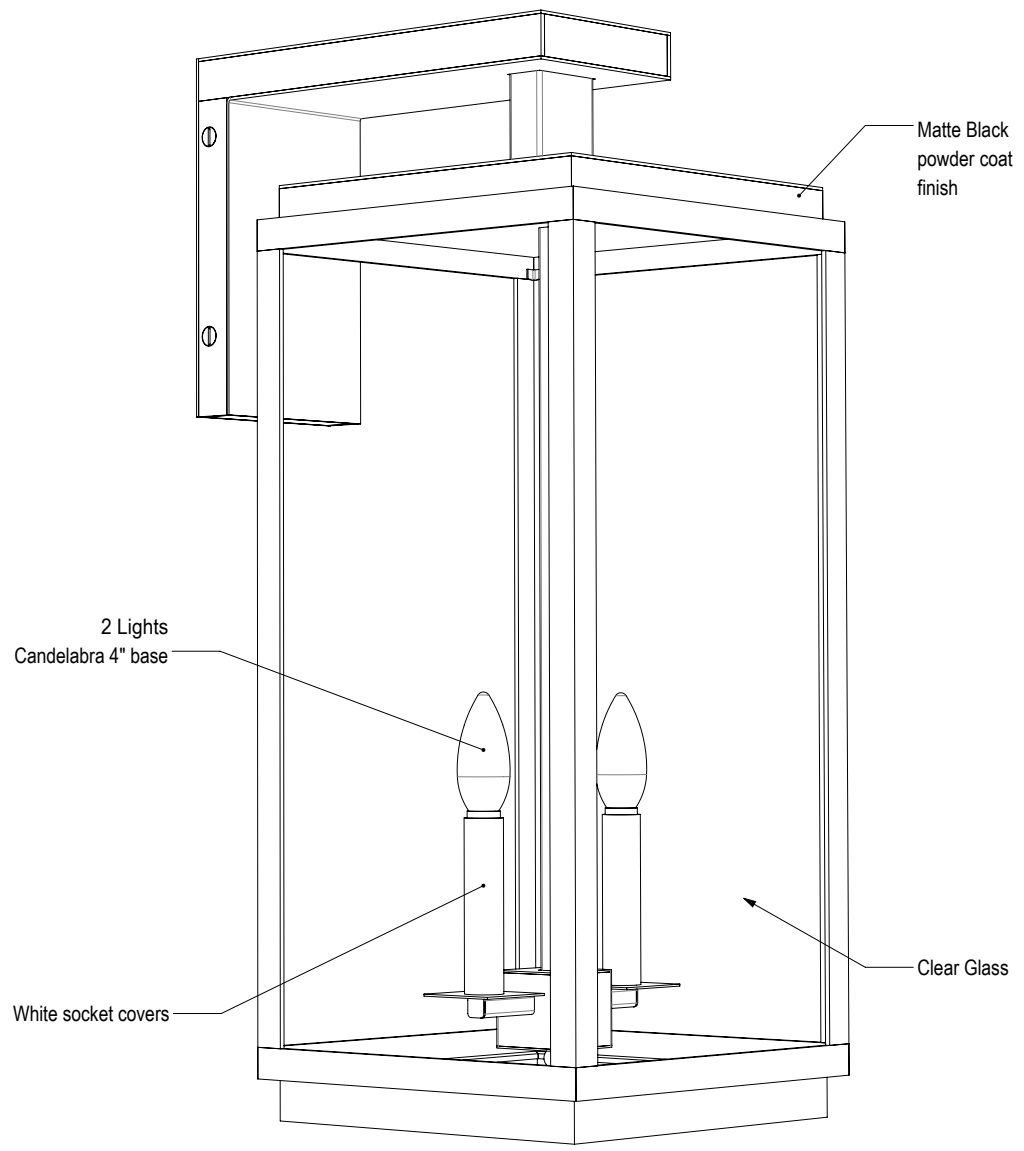

**ANGLED VIEW**

**CSTA 0051 EX 4**

Custom Exterior Sconce

<b>BACKPLATE:</b>	Custom
<b>CHAIN:</b>	N/A
<b>BASE:</b>	Candelabra 4"
<b>NO. LIGHTS:</b>	2
<b>LENS:</b>	Clear glass
<b>FINISH:</b>	Tier 1 matte black powder coat
<b>WEIGHT:</b>	29 lbs
<b>DRAWING:</b>	Carlos Quezada 2/1/2022

**FRONT VIEW**

**SIDE VIEW**

**BOTTOM VIEW**

**MOUNTING DETAIL**

ANGLED VIEW

EXPLODED VIEW