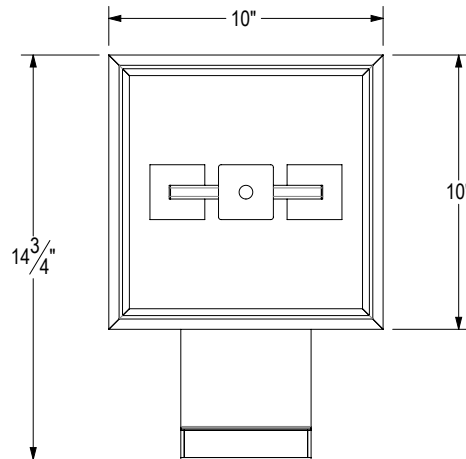

**ANGLED VIEW**

**CSTA 0051 EX 4**

Custom Exterior Sconce

<b>BACKPLATE:</b>	Custom
<b>CHAIN:</b>	N/A
<b>BASE:</b>	Candelabra 4"
<b>NO. LIGHTS:</b>	2
<b>LENS:</b>	Clear glass
<b>FINISH:</b>	Tier 1 matte black powder coat
<b>WEIGHT:</b>	29 lbs
<b>DRAWING:</b>	Carlos Quezada 2/1/2022

**FRONT VIEW**

**SIDE VIEW**

**BOTTOM VIEW**

**MOUNTING DETAIL**

ANGLED VIEW

EXPLODED VIEW