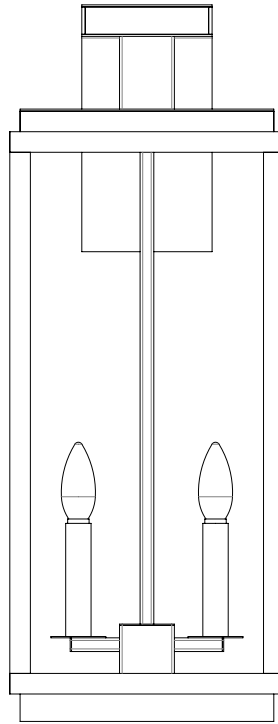

**ANGLED VIEW**

**CSTA 0051 EX 4**

Custom Exterior Sconce

<b>BACKPLATE:</b>	Custom
<b>CHAIN:</b>	N/A
<b>BASE:</b>	Candelabra 4"
<b>NO. LIGHTS:</b>	2
<b>LENS:</b>	Clear glass
<b>FINISH:</b>	Tier 1 matte black powder coat
<b>WEIGHT:</b>	29 lbs
<b>DRAWING:</b>	Carlos Quezada 2/1/2022

**FRONT VIEW**

**SIDE VIEW**

**BOTTOM VIEW**

**MOUNTING DETAIL**

ANGLED VIEW

EXPLODED VIEW