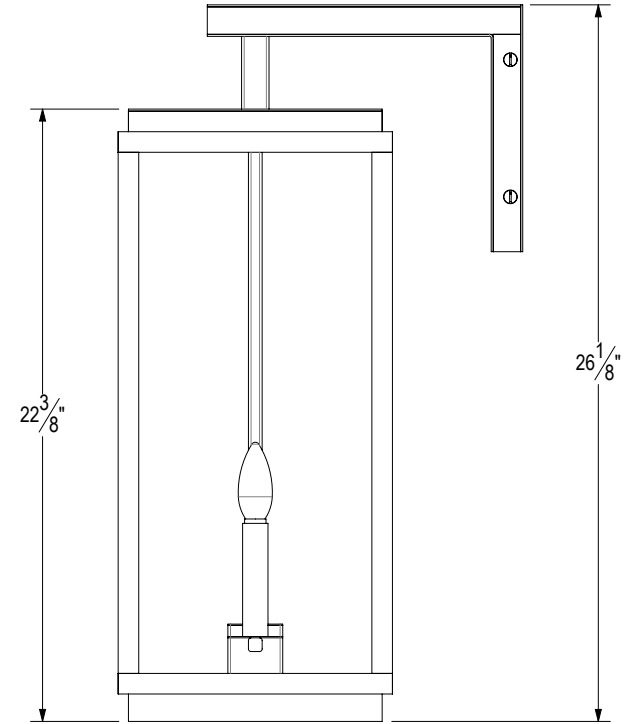

**ANGLED VIEW**

**CSTA 0051 EX 4**

Custom Exterior Sconce

<b>BACKPLATE:</b>	Custom
<b>CHAIN:</b>	N/A
<b>BASE:</b>	Candelabra 4"
<b>NO. LIGHTS:</b>	2
<b>LENS:</b>	Clear glass
<b>FINISH:</b>	Tier 1 matte black powder coat
<b>WEIGHT:</b>	29 lbs
<b>DRAWING:</b>	Carlos Quezada 2/1/2022

**FRONT VIEW**

**SIDE VIEW**

**BOTTOM VIEW**

**MOUNTING DETAIL**

ANGLED VIEW

EXPLODED VIEW