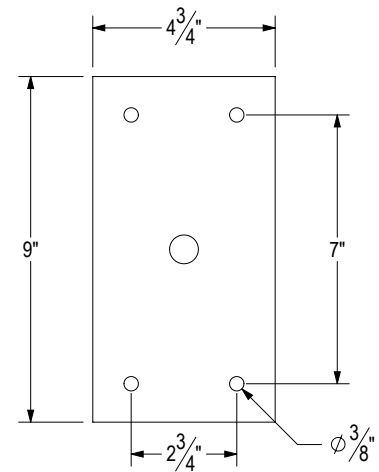

**ANGLED VIEW**

**CSTA 0051 EX 4**

Custom Exterior Sconce

<b>BACKPLATE:</b>	Custom
<b>CHAIN:</b>	N/A
<b>BASE:</b>	Candelabra 4"
<b>NO. LIGHTS:</b>	2
<b>LENS:</b>	Clear glass
<b>FINISH:</b>	Tier 1 matte black powder coat
<b>WEIGHT:</b>	29 lbs
<b>DRAWING:</b>	Carlos Quezada 2/1/2022

**FRONT VIEW**

**SIDE VIEW**

**BOTTOM VIEW**

**MOUNTING DETAIL**

ANGLED VIEW

EXPLODED VIEW